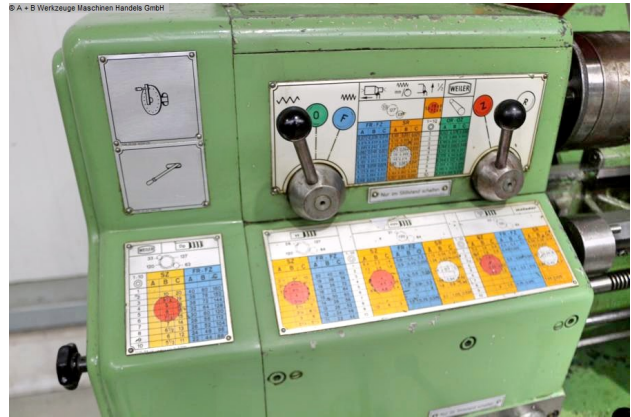

© A + B Werkzeuge Maschinen Handels GmbH

© A + B Werkzeuge Maschinen Handels GmbH