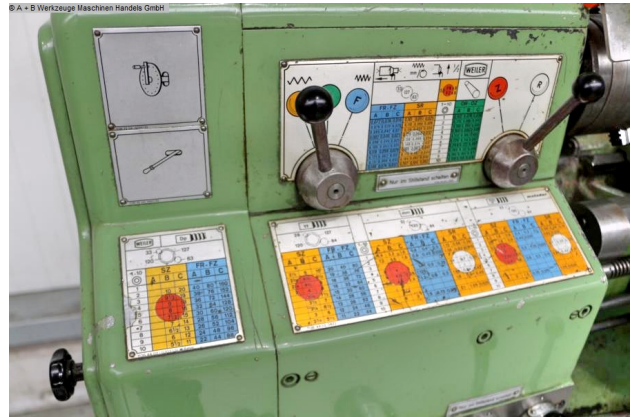

© A + B Werkzeuge Maschinen Handels GmbH

© A + B Werkzeuge Maschinen Handels GmbH