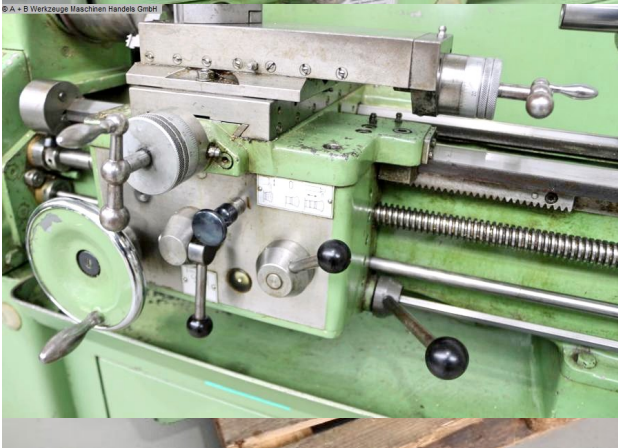

© A + B Werkzeuge Maschinen Handels GmbH

© A + B Werkzeuge Maschinen Handels GmbH