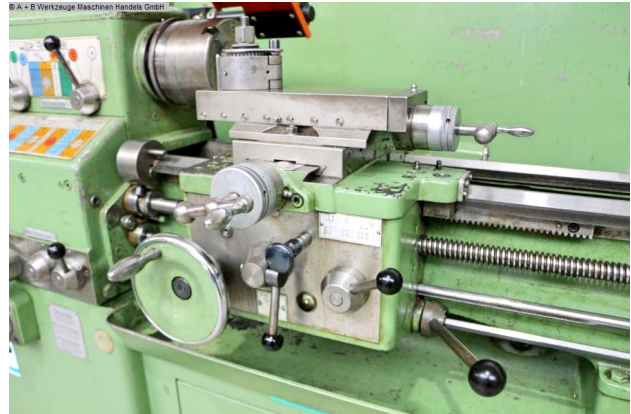

© A + B Werkzeuge Maschinen Handels GmbH