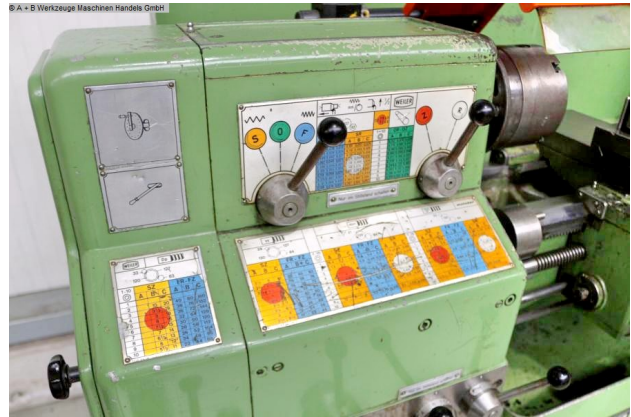

© A + B Werkzeuge Maschinen Handels GmbH