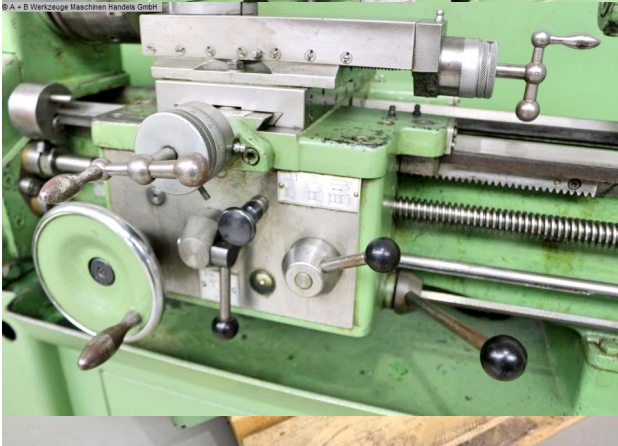

© A + B Werkzeuge Maschinen Handels GmbH

© A + B Werkzeuge Maschinen Handels GmbH