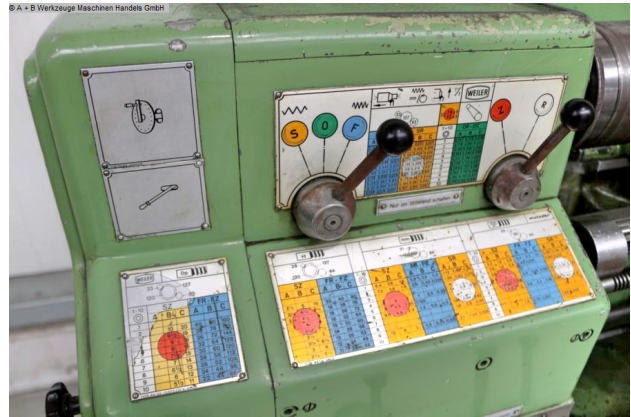

© A + B Werkzeuge Maschinen Handels GmbH

© A + B Werkzeuge Maschinen Handels GmbH