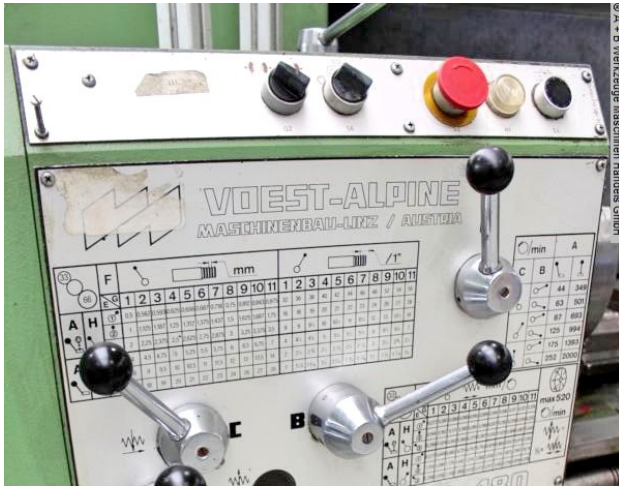

© A + B Werkzeuge Maschinen Handels GmbH