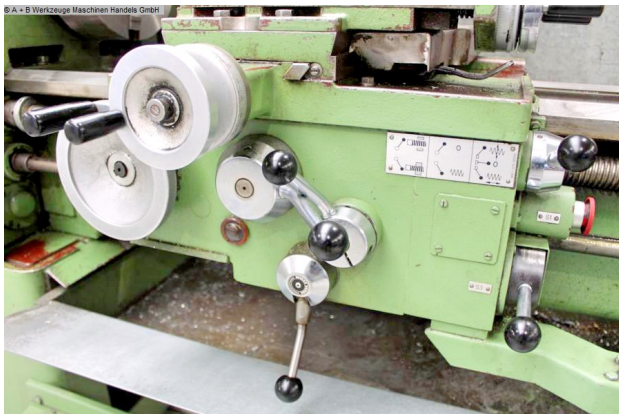

© A + B Werkzeuge Maschinen Handels GmbH