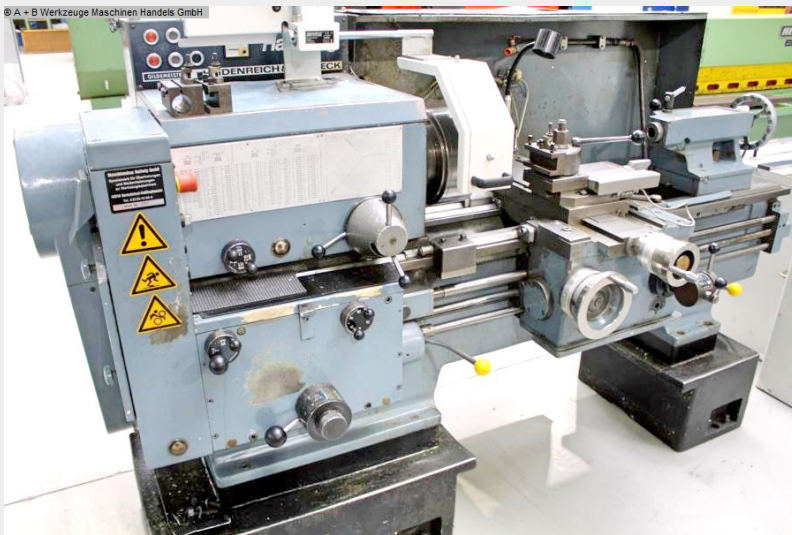

## VDF HEIDENREICH & HARBECK HAMBURG 430 (1008-9207336)

**Control type**  
konventionell

**Construction year**  
1975

**Machine no.**  
1008-9207336

**Make**  
VDF HEIDENREICH & HARBECK

**Location**  
Ahaus

### Furnishing:

- robust master/feed spindle machine
- FORKARDT 3-jaw chuck Ø 200 mm (DIN 55027 size 6)
- HEIDENHAIN digital display
- MULTIFIX steel holder, with insert
- Movable tailstock
- chuck key
- chip rear wall
- sliding bed stop
- Protection for bed rails
- live center
- Coolant device, with drip tray

## Machine attributes

turning length:	1000 mm
turning diameter over bed:	430 mm
turning diameter over slide rest:	235 mm
spindle turning speed range:	11.2 - 2000 U/min
spindle bore:	56,0 mm
morse taper:	4 MK
quill stroke:	135 mm
bed width:	333 mm
spindle taper:	DIN 55022 Gr. 6
total power requirement:	7,75 kW
weight of the machine ca.:	1950 kg.
dimensions of the machine ca.:	2700 x 1200 x 1600 mm