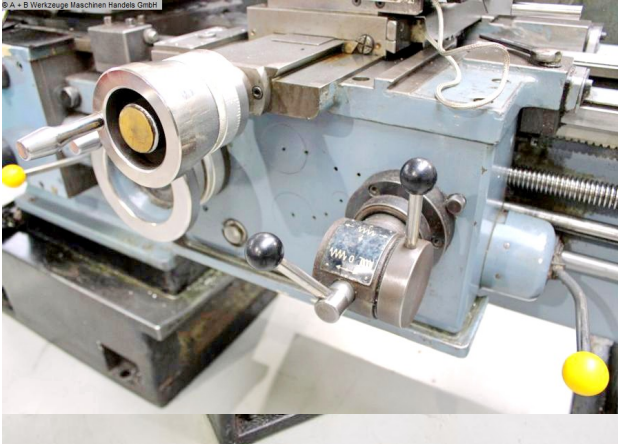

© A + B Werkzeuge Maschinen Handels GmbH