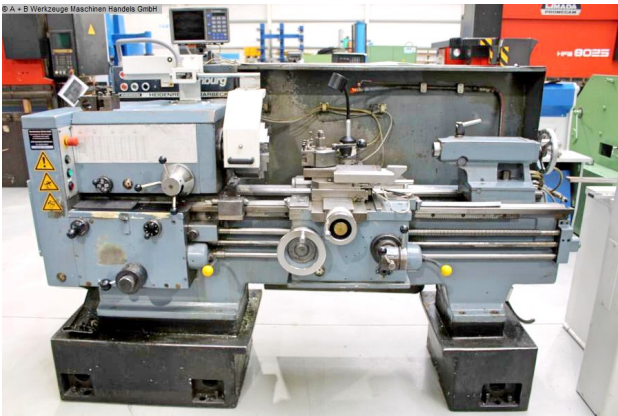

Machine attributes

turning length:	1000 mm
turning diameter over bed:	430 mm
turning diameter over slide rest:	235 mm
spindle turning speed range:	11.2 - 2000 U/min
spindle bore:	56,0 mm
morse taper:	4 MK
quill stroke:	135 mm
bed width:	333 mm
spindle taper:	DIN 55022 Gr. 6
total power requirement:	7,75 kW
weight of the machine ca.:	1950 kg.
dimensions of the machine ca.:	2700 x 1200 x 1600 mm

Machine images