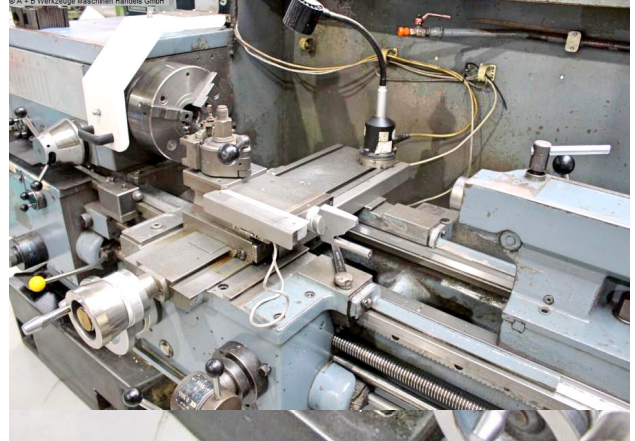

© A + B Werkzeuge Maschinen Handels GmbH