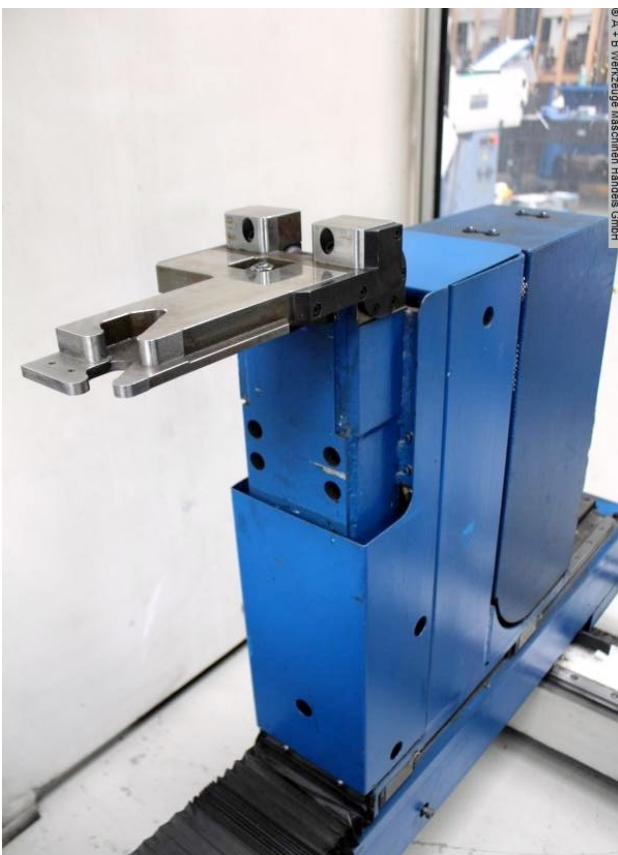

Rottweg 17 • D 48683 Ahaus
Tel. (0 25 61) 93 84-0
Fax (0 25 61) 93 84 36
Internet: www.ab-maschinen.de
E-Mail: info@ab-maschinen.de

Schweißtechnik
Lagereinrichtungen
Industriebedarf
Werkvertretungen
Gebrauchtmaschinen