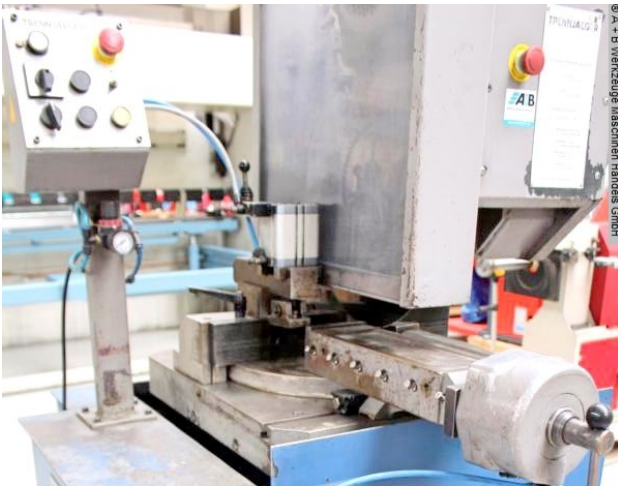

Rottweg 17 • D 48683 Ahaus
Tel. (0 25 61) 93 84-0
Fax (0 25 61) 93 84 36
Internet: www.ab-maschinen.de
E-Mail: info@ab-maschinen.de

Schweißtechnik
Lagereinrichtungen
Industriebedarf
Werkvertretungen
Gebrauchtmaschinen