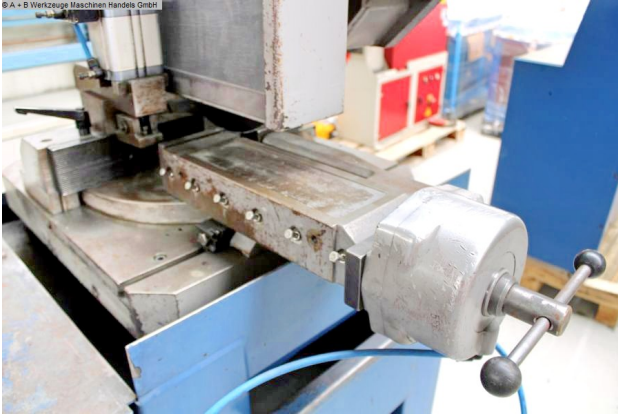

Rottweg 17 • D 48683 Ahaus
Tel. (0 25 61) 93 84-0
Fax (0 25 61) 93 84 36
Internet: www.ab-maschinen.de
E-Mail: info@ab-maschinen.de

Schweißtechnik
Lagereinrichtungen
Industriebedarf
Werkvertretungen
Gebrauchtmaschinen