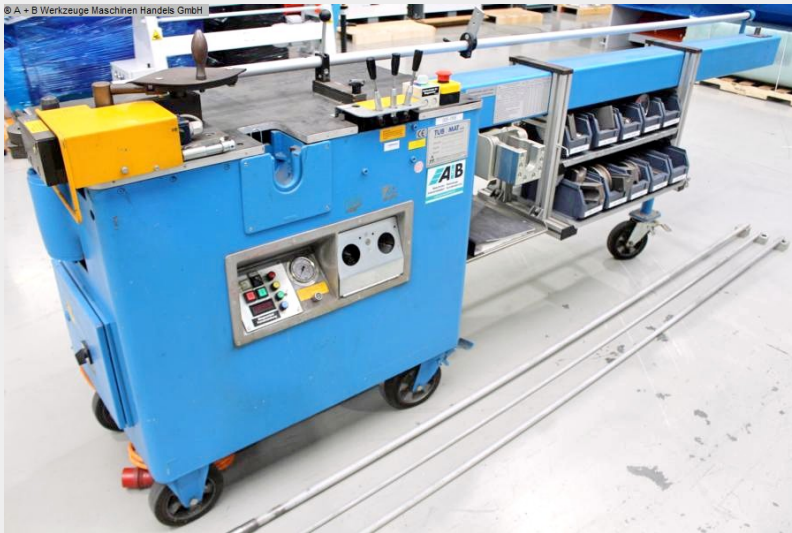

TRACTO TECHNIK TUBOMAT 642 (1008-936059)

Control type
konventionell

Construction year
2001

Machine no.
1008-936059

Make
TRACTO TECHNIK

Location
Ahaus

** well-maintained condition (!!)

The TUBOMAT contains at least four hydraulic pipe processing machines in one compact unit. The machine is particularly suitable for sawing, deburring, bending, pre-assembly. It is primarily designed for work for adaptation according to drawings or samples and for small series.

The TUBOMAT should mainly be used to process precision steel pipes according to DIN 2391/C material St 35.4 NBK. Other pipe qualities are possible, but should be tried out beforehand.

Equipment:

- universal electro-hydraulic mandrel tube bending machine
- * ??Driven by hydraulic cylinder
- * Pipes from \varnothing 6.0 to 38.0 x 5.0 mm or 42.0 x 4.0 mm
- * Maximum wall thickness 5.0 mm
- * Mobile base frame

- Swivel gear, bending angle program pre-selection up to 180°
- Electric potentiometer for bending angle fine adjustment
- Digital bending angle degree display
- Selection - subsequent bending of 4x bending angles
- Incl. longitudinal bending stop with foldable longitudinal stops
- Incl. stations for internal deburring + external deburring
- Incl. station for sawing pipes (SB 250 mm Ø 22x40 mm 260 teeth)
- Incl. station for cutting ring pre-assembly & flanging
- Many bending tools incl. mandrel bending device
- Original operating instructions

Machine attributes

tube diameter:	max. 42.0 mm
wall strength:	max. 5.0 mm
bending angle max. +/-:	180 °
total power requirement:	1.5 kW
weight of the machine ca.:	950 kg
dimensions of the machine ca.:	ca. 4500 x 950 x 1240 mm