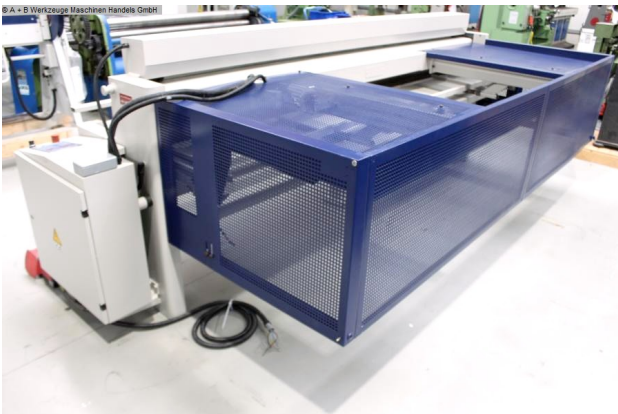

© A + B Werkzeuge Maschinen Handels GmbH