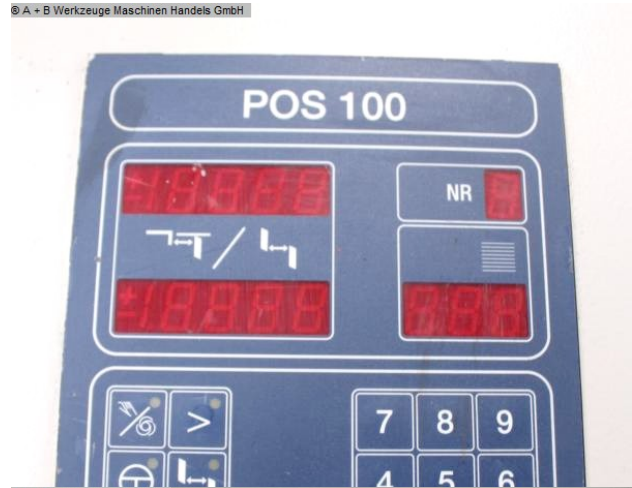

© A + B Werkzeuge Maschinen Handels GmbH