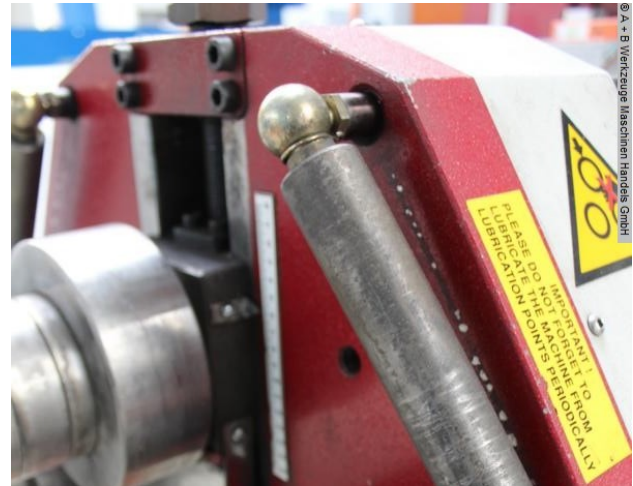

Rottweg 17 • D 48683 Ahaus
Tel. (0 25 61) 93 84-0
Fax (0 25 61) 93 84 36
Internet: www.ab-maschinen.de
E-Mail: info@ab-maschinen.de

Schweißtechnik
Lagereinrichtungen
Industriebedarf
Werkvertretungen
Gebrauchsmaschinen