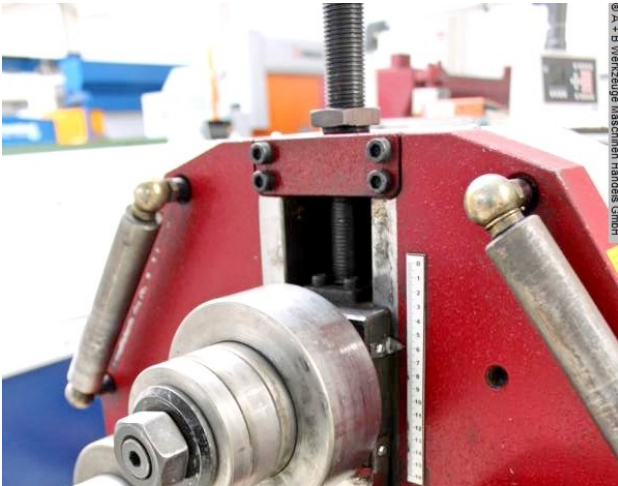

Rottweg 17 • D 48683 Ahaus
Tel. (0 25 61) 93 84-0
Fax (0 25 61) 93 84 36
Internet: www.ab-maschinen.de
E-Mail: info@ab-maschinen.de

Schweißtechnik
Lagereinrichtungen
Industriebedarf
Werkvertretungen
Gebrauchsmaschinen