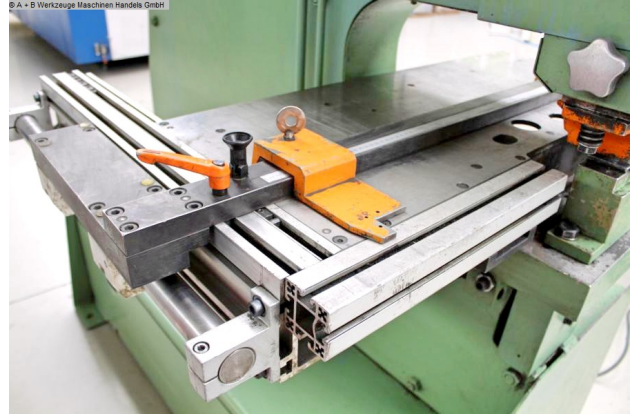

Rottweg 17 • D 48683 Ahaus
Tel. (0 25 61) 93 84-0
Fax (0 25 61) 93 84 36
Internet: www.ab-maschinen.de
E-Mail: info@ab-maschinen.de

Schweißtechnik
Lagereinrichtungen
Industriebedarf
Werkvertretungen
Gebrauchsmaschinen