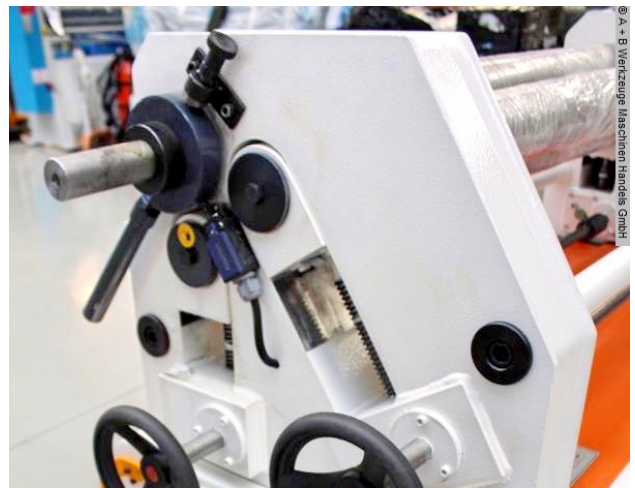

Rottweg 17 • D 48683 Ahaus
Tel. (0 25 61) 93 84-0
Fax (0 25 61) 93 84 36
Internet: www.ab-maschinen.de
E-Mail: info@ab-maschinen.de

Schweißtechnik
Lagereinrichtungen
Industriebedarf
Werkvertretungen
Gebrauchtmaschinen