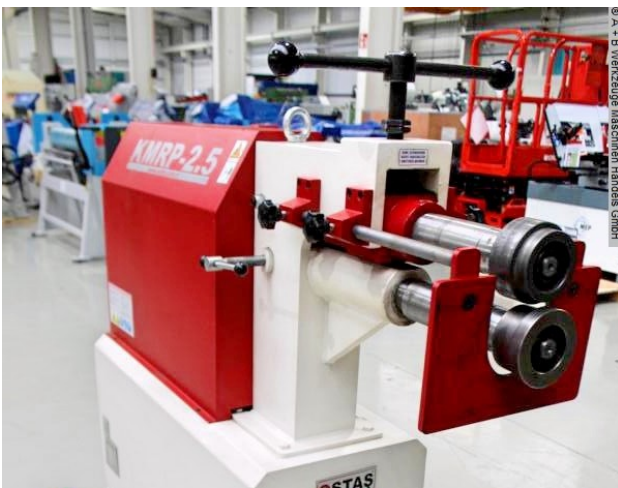

Machine attributes

plate thickness:	2.5 mm
throat:	260 mm
bending speed:	5.0 m/min
roll diameter:	98.0 mm
voltage:	380 V
total power requirement:	1.5 kW
weight:	400 kg
range L-W-H:	1400 x 550 x 1120 mm

Machine images