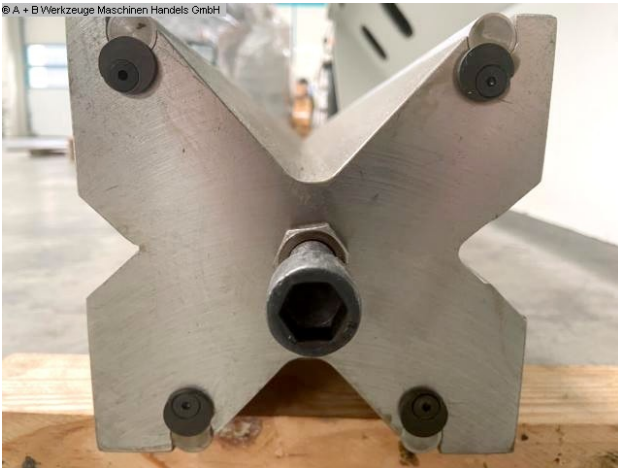

- 80 mm with infeed rollers
- 50 mm with infeed rollers
- 35 mm
- 22 mm
- with suspension screws

Machine attributes

length: 4100 mm
height: 120 mm

Machine images

Rottweg 17 • D 48683 Ahaus
Tel. (0 25 61) 93 84-0
Fax (0 25 61) 93 84 36
Internet: www.ab-maschinen.de
E-Mail: info@ab-maschinen.de