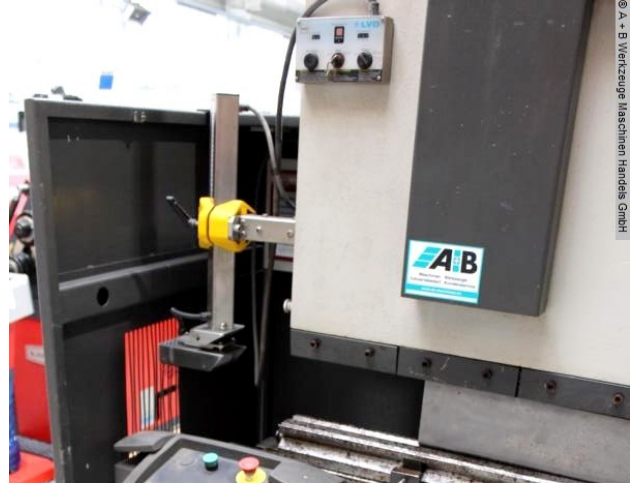

Rottweg 17 • D 48683 Ahaus
Tel. (0 25 61) 93 84-0
Fax (0 25 61) 93 84 36
Internet: www.ab-maschinen.de
E-Mail: info@ab-maschinen.de

Schweißtechnik
Lagereinrichtungen
Industriebedarf
Werkvertretungen
Gebrauchtmaschinen