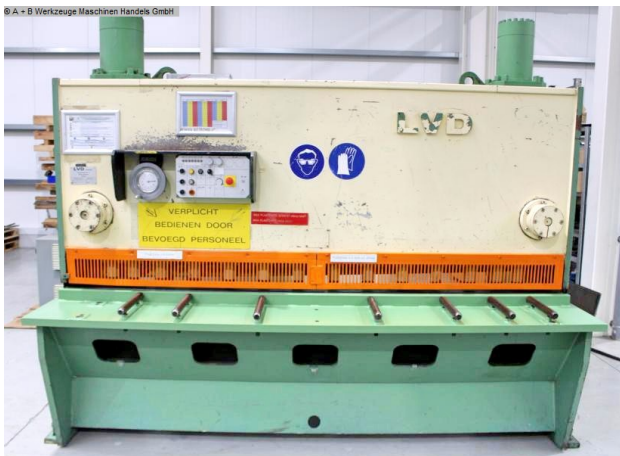

Machine attributes

sheet width:	2500 mm
plate thickness:	13.0 mm ST
plate thickness:	8.0 mm VA
no. of strokes:	8 - 45 Hub/min
down holder:	14 Stück
work height max.:	845 mm
back stop - adjustable:	ca. 1000 mm
column arm:	100 mm
Control:	konv.
total power requirement:	15.0 kW
weight:	9250 kg
range L-W-H:	3400 x 2350 x 2550 mm

Machine images