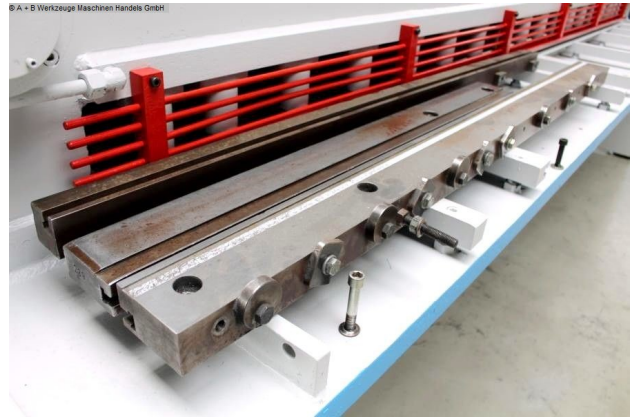

© A + B Werkzeuge Maschinen Handels GmbH