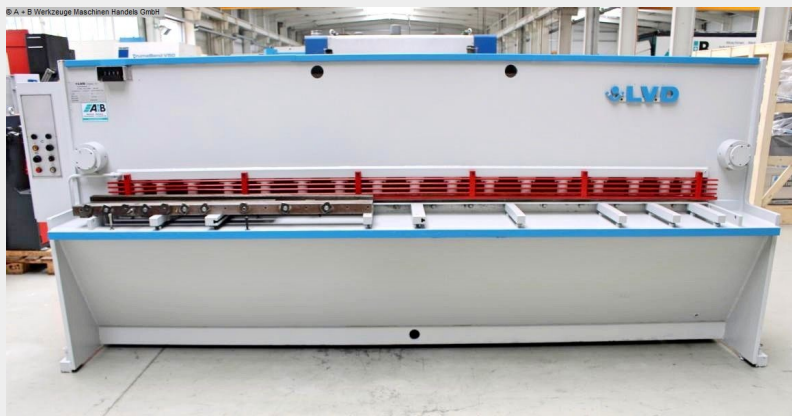

LVD HST 31/6 (1008-9325347)

Control type
NC

Construction year
1990

Machine no.
1008-9325347

Make
LVD

Location
Ahaus

** good / well-maintained condition (!!)

Furnishing:

- electro-hydraulic, gate-guided guillotine shears
- Electric back gauge with analogue position display
- electrical cutting angle adjustment
- manual cutting gap adjustment, from behind
- Control unit + control cabinet at the front left
- 1x extra long side stop
- 2x support arms
- front finger protection
- rear sheet metal slide
- 1x freely movable foot switch
- original instruction manual

* Machine link:

<http://mhp.logotech.de/hpm/v7/Datenblatt/datenblatt.php?machineno=1008-9325347>

Machine attributes

sheet width:	3100 mm
plate thickness:	6.35 mm
thickness at "Niro-steel":	4.00 mm
cutting angle:	0.5 - 2.5 °
no. of strokes:	12 - 50 Hub/min
Control:	konv.
oil volume:	120 ltr.
back stop - adjustable:	max. 750 mm
engine output:	7.5 kW
weight:	4800 kg.
range L-W-H:	3950 x 1950 x 1680 mm