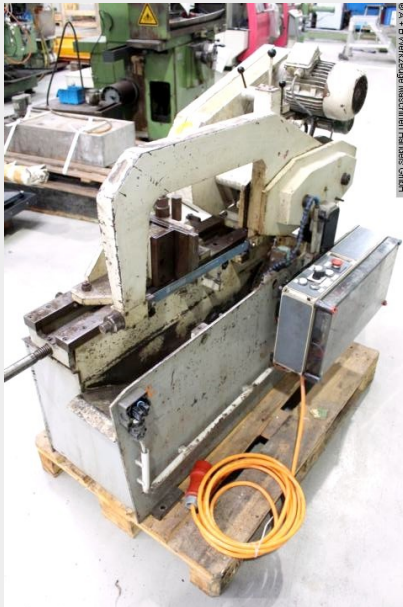

KASTO PSB 280 U (1008-9182028)

Control type
konventionell

Construction year
1990

Machine no.
1008-9182028

Make
KASTO

Furnishing:

- stepless hydraulic lowering
- manual vice
- Miter adjustment ü. vice
- coolant device

Machine attributes

cutting diameter:	280 mm
band length:	450 mm
capacity 90 degrees: square:	240 x 240 mm
capacity 90 degrees: flat:	280 x 160 mm
capacity 45 degrees: round:	180 mm
dimensions of saw-blade:	450 x 40 x 2.0 mm
engine output:	2.6 kW
height of material-table:	500 mm
weight of the machine ca.:	495 kg
range L-W-H:	1500 x 600 x 1340 mm