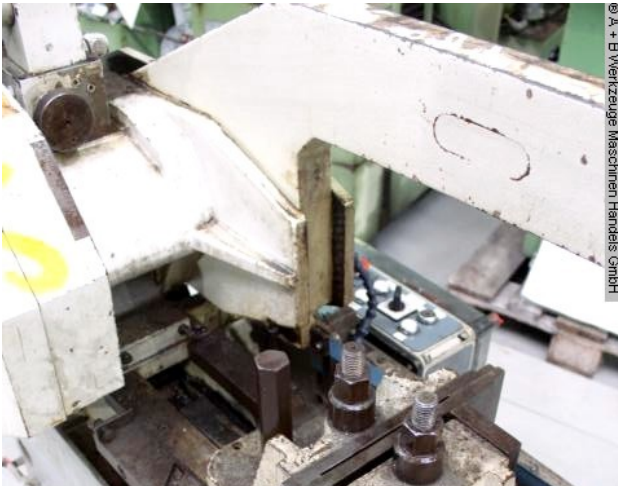

© A + B Werkzeuge Maschinen Handels GmbH

© A + B Werkzeuge Maschinen Handels GmbH