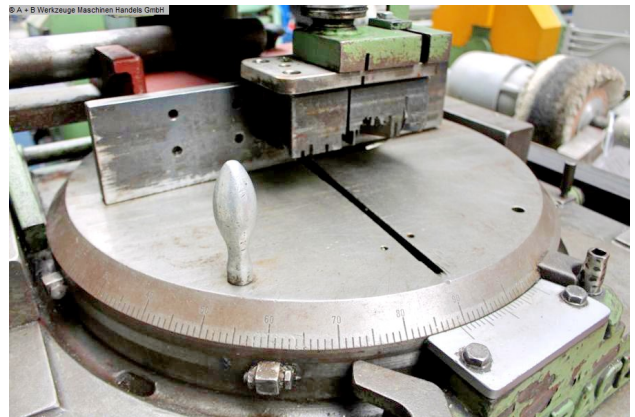

Machine attributes

saw blade diameter:	Ø 400 mm
cutting diameter:	130 mm
capacity 90 degrees: square:	120 x 120 mm
capacity 90 degrees: flat:	315 x 40 mm
stroke:	150 mm
cutting speed:	10 - 30 m/min
total power requirement:	1.8 / 2.7 kW
weight of the machine ca.:	850 kg
range L-W-H:	1200 x 1000 x 1700 mm

Machine images