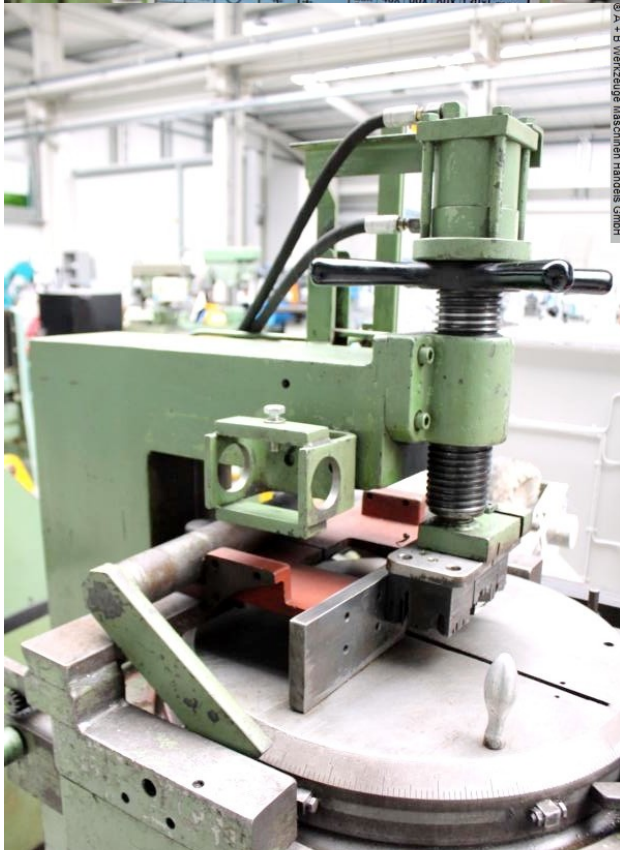

Typ KKS 400 Nr. 100201
BG A EM II 795/75		10 13 13 16 20 mm max. mm
I	10	20 40 60 80 130
	20	3,5 2,5 2,2 1,8 1,2
II	10	5,0 4,0 3,2 2,7
	20	4,5 4,3 3,8 2,5 2,4
Stahl hart Acier dur Steel high tensile > 100 kg/mm²		
Stahl weich Acier stock Steel mild < 50 kg/mm²		
Stahl Profile Acier profilés Steel sections > 80 kg/mm²		
Stahl Profile Acier profilés Steel sections < 50 kg/mm²		
20x 40x 60x 80x 120x