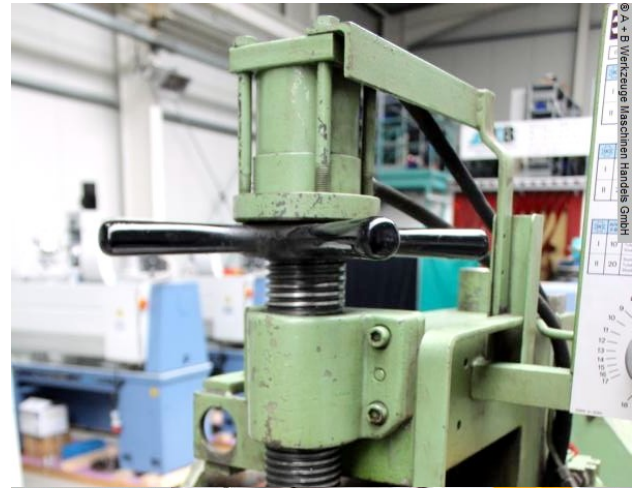

Rottweg 17 • D 48683 Ahaus
Tel. (0 25 61) 93 84-0
Fax (0 25 61) 93 84 36
Internet: www.ab-maschinen.de
E-Mail: info@ab-maschinen.de

Schweißtechnik
Lagereinrichtungen
Industriebedarf
Werksvertretungen
Gebrauchsmaschinen

		Typ KKS 400 Nr. 100201
BG A EM II 795/75		10 13 13 16 20 mm max. mm
I	10	20 40 60 80 130
	20	3,5 2,5 2,2 1,8 1,2
II	10	5,0 4,0 3,2 2,7
	20	4,5 4,3 3,8 2,5 2,4
Stahl hart Acier dur Steel high tensile > 100 kg/mm²		
Stahl weich Acier stock Steel mild < 50 kg/mm²		
Stahl Profile Acier profilés Steel sections > 80 kg/mm²		
Stahl Profile Acier profilés Steel sections < 50 kg/mm²		
20x 40x 60x 80x 120x