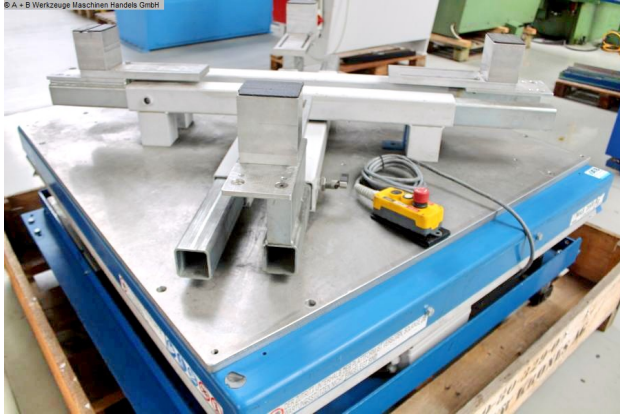

Rottweg 17 • D 48683 Ahaus
Tel. (0 25 61) 93 84-0
Fax (0 25 61) 93 84 36
Internet: www.ab-maschinen.de
E-Mail: info@ab-maschinen.de

Schweißtechnik
Lagereinrichtungen
Industriebedarf
Werkvertretungen
Gebrauchsmaschinen