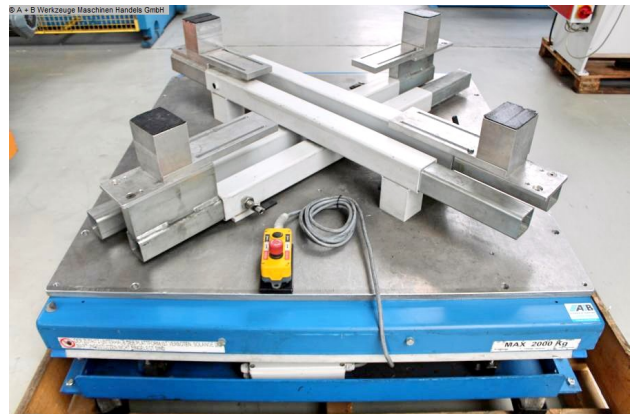

Machine attributes

weight max. in kg:	2000 kg
table length:	1350 mm
table width:	1200 mm
height over floor:	420 mm
stroke height:	800 mm
stroke:	38.0 mm/sek
work height max.:	max. 1220 mm
total power requirement:	1.43 KW
weight:	475 kg

Machine images