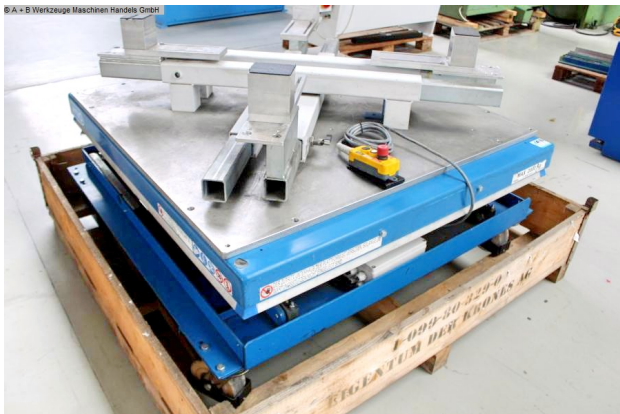

Machine attributes

weight max. in kg:	2000 kg
table length:	1350 mm
table width:	1200 mm
height over floor:	420 mm
stroke height:	800 mm
stroke:	38.0 mm/sek
work height max.:	max. 1220 mm
total power requirement:	1.43 KW
weight:	475 kg

Machine images