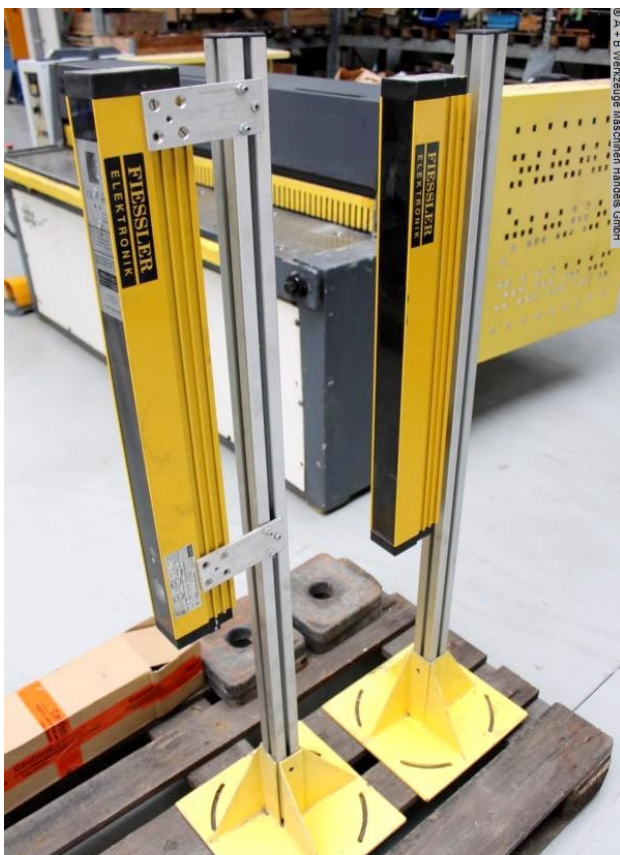

© A + B Werkzeuge Maschinen Handels GmbH