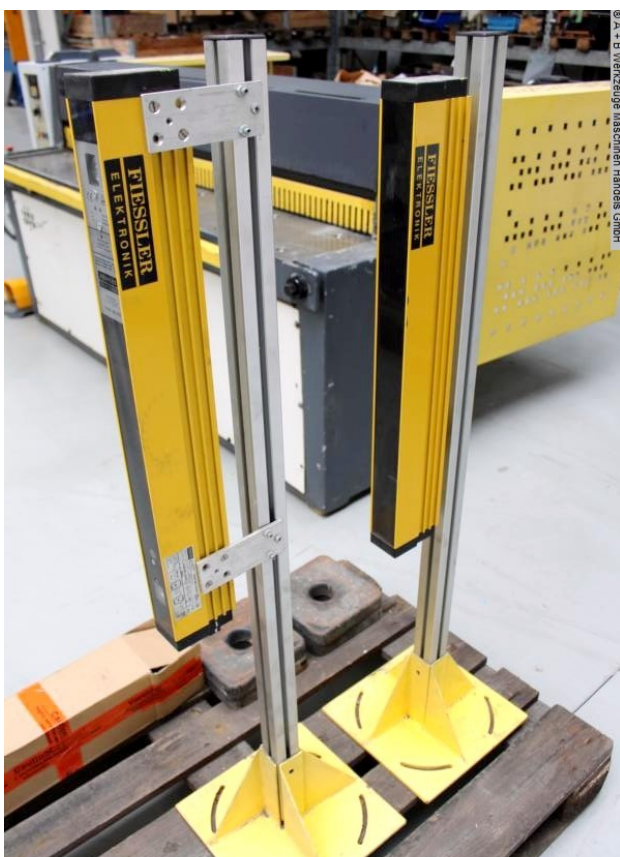

© A + B Werkzeuge Maschinen Handels GmbH