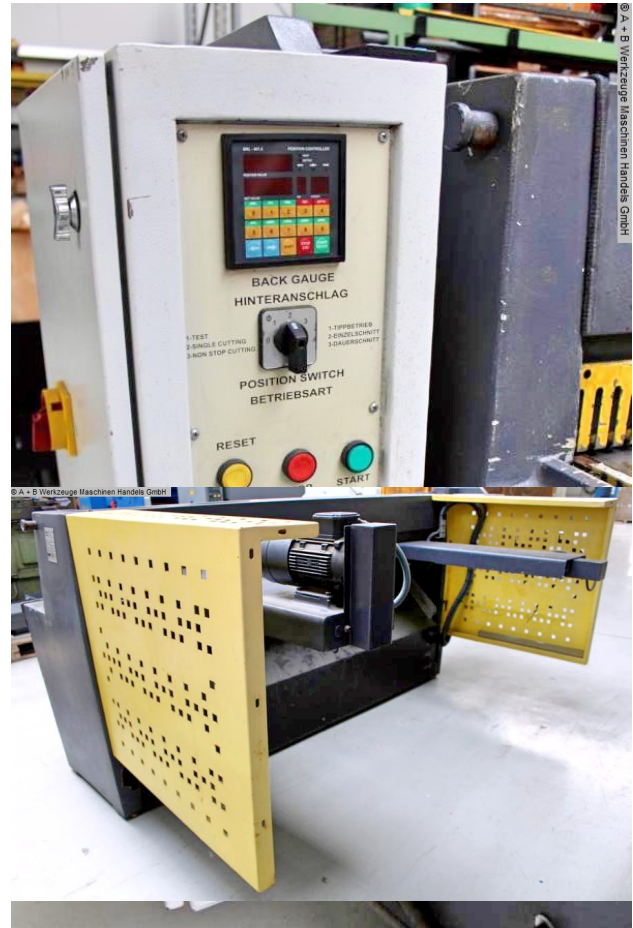

© A + B Werkzeuge Maschinen Handels GmbH