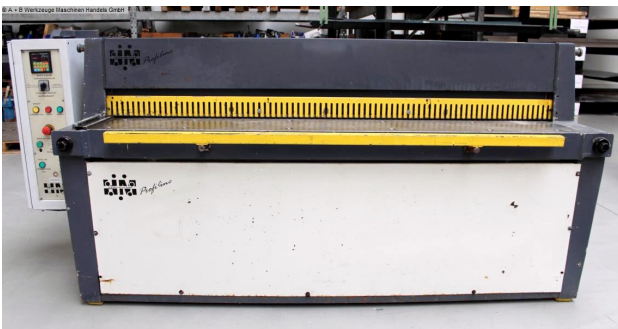

Machine attributes

sheet width:	2100 mm
plate thickness:	3.0 mm
thickness at "Niro-steel":	1.5 mm
blade length:	2110 mm
no. of strokes:	34 Hub/min
back stop - adjustable:	1000 mm
cutting angle:	1.5 °
work height max.:	880 mm
Control:	DIGI
engine output:	6.25 kW
weight:	2650 kg
range L-W-H:	2750 x 2350 x 1550 mm

Machine images