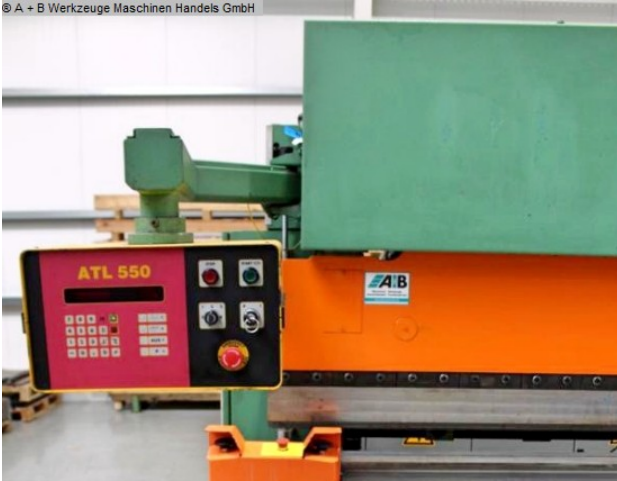

Rottweg 17 • D 48683 Ahaus
Tel. (0 25 61) 93 84-0
Fax (0 25 61) 93 84 36
Internet: www.ab-maschinen.de
E-Mail: info@ab-maschinen.de

Schweißtechnik
Lagereinrichtungen
Industriebedarf
Werkvertretungen
Gebrauchtmaschinen

© A + B Werkzeuge Maschinen Handels GmbH