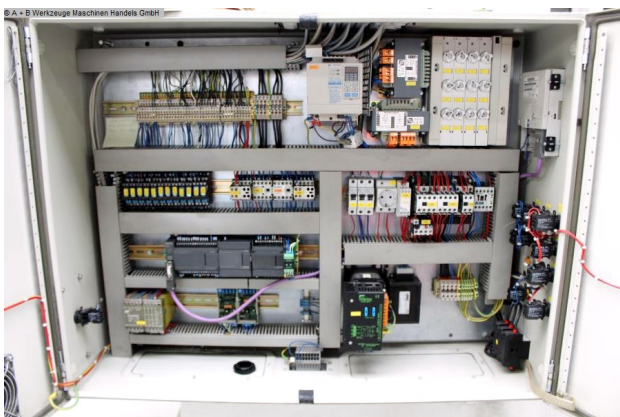

Rottweg 17 • D 48683 Ahaus
Tel. (0 25 61) 93 84-0
Fax (0 25 61) 93 84 36
Internet: www.ab-maschinen.de
E-Mail: info@ab-maschinen.de

Schweißtechnik
Lagereinrichtungen
Industriebedarf
Werksvertretungen
Gebrauchtmaschinen