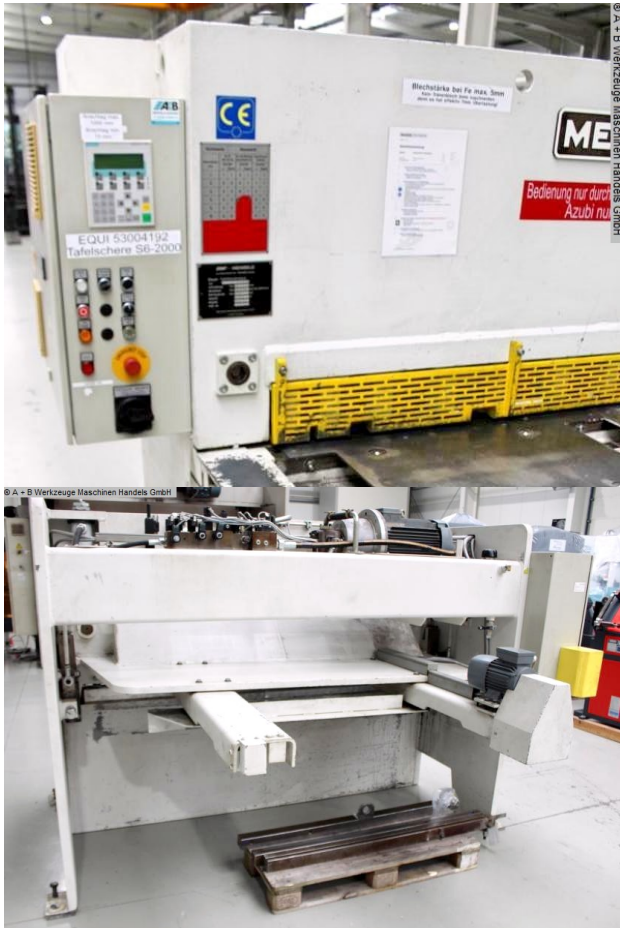

Rottweg 17 • D 48683 Ahaus
Tel. (0 25 61) 93 84-0
Fax (0 25 61) 93 84 36
Internet: www.ab-maschinen.de
E-Mail: info@ab-maschinen.de

Schweißtechnik
Lagereinrichtungen
Industriebedarf
Werksvertretungen
Gebrauchtmaschinen