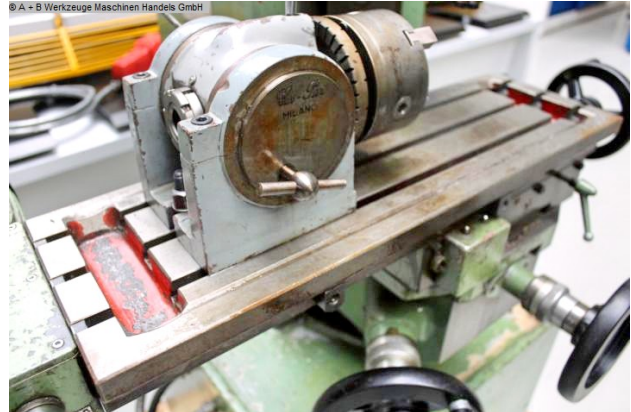

© A + B Werkzeuge Maschinen Handels GmbH