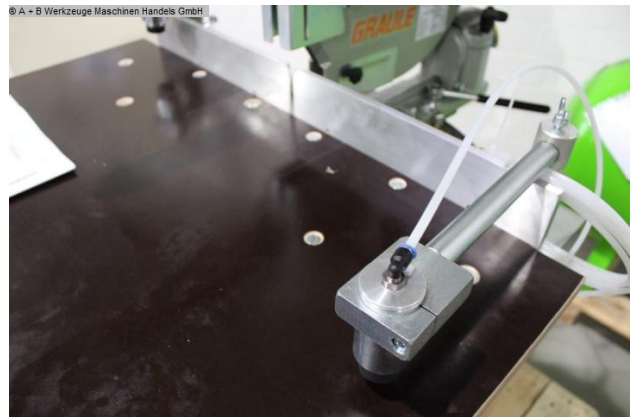

Machine attributes

saw blade diameter:	350 x Ø 30/40 mm
cutting diameter:	135 mm
cutting length:	430 mm
dimensions of saw-blade:	350x3,0/2,4x40 mm
turning speeds:	3800 U/min
Dust suction hood:	100 mm
total power requirement:	3,0 kW
weight of the machine ca.:	100 kg
dimensions of the machine ca.:	1300 x 800 x 1600 mm

Machine images