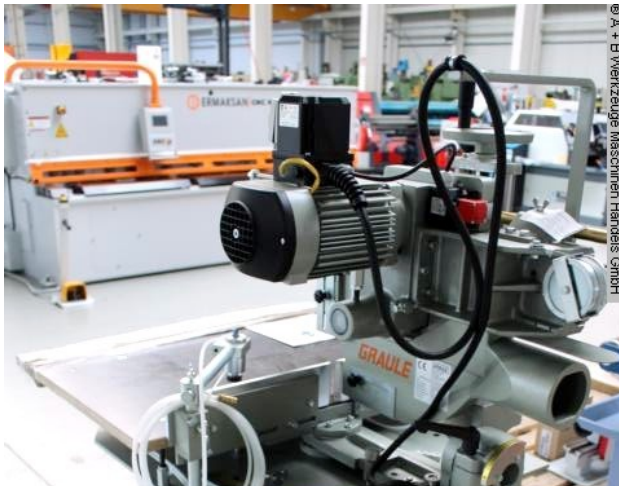

© A + B Werkzeuge Maschinen Handels GmbH

© A + B Werkzeuge Maschinen Handels GmbH