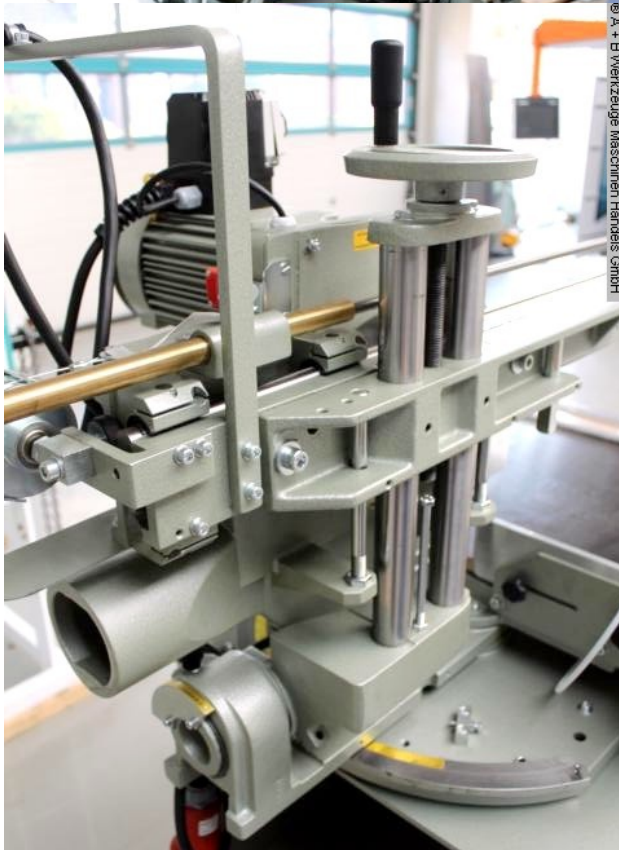

Rottweg 17 • D 48683 Ahaus
Tel. (0 25 61) 93 84-0
Fax (0 25 61) 93 84 36
Internet: www.ab-maschinen.de
E-Mail: info@ab-maschinen.de

Schweißtechnik
Lagereinrichtungen
Industriebedarf
Werkvertretungen
Gebrauchtmachines