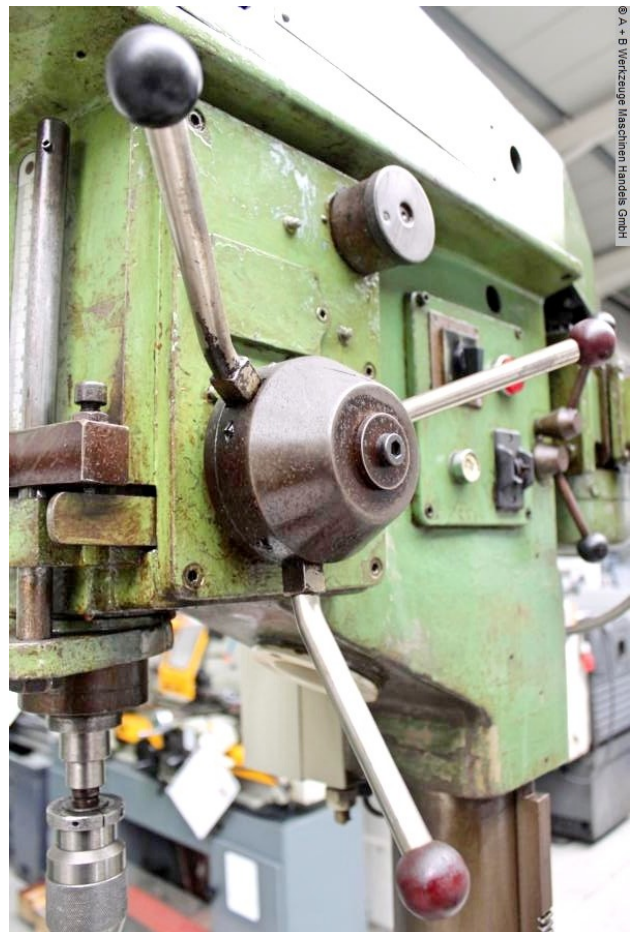

Machine attributes

Boring power:	35.0 mm
bore capacity in cast iron:	40.0 mm
Center of spindle to wall or column:	345 mm
bore stroke:	170 mm
Size of table plate:	600 x 500 mm
Speed:	40 - 1250 U/min.
spindle taper MT:	3 MK
feed:	0.1 - 0.16 - 0.25 mm/U
voltage:	400 V
Motor output:	1.0 / 1.5 KW
weight of the machine ca.:	425 kg
range L-W-H:	1000 x 650 x 2150 mm

Machine images