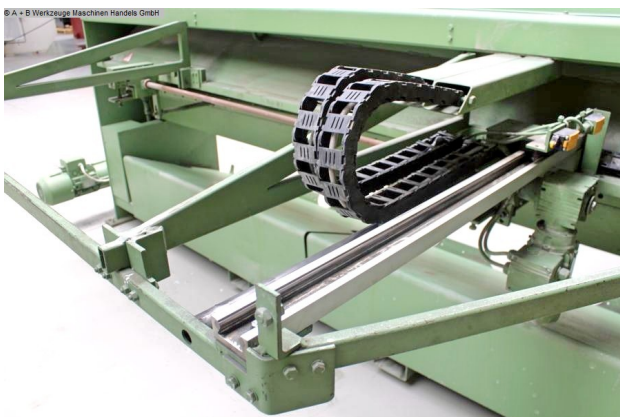

Rottweg 17 • D 48683 Ahaus
Tel. (0 25 61) 93 84-0
Fax (0 25 61) 93 84 36
Internet: www.ab-maschinen.de
E-Mail: info@ab-maschinen.de

Schweißtechnik
Lagereinrichtungen
Industriebedarf
Werkvertretungen
Gebrauchtmachines