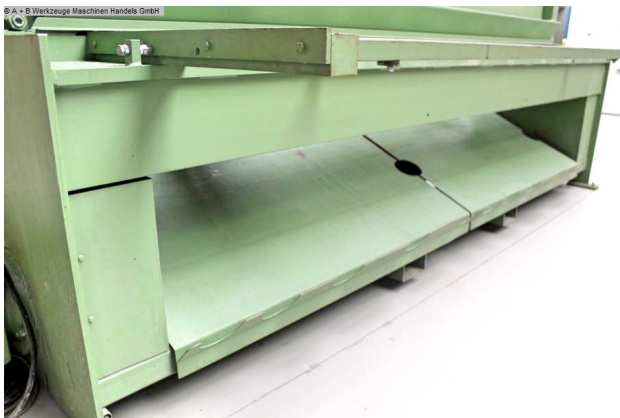

Rottweg 17 • D 48683 Ahaus
Tel. (0 25 61) 93 84-0
Fax (0 25 61) 93 84 36
Internet: www.ab-maschinen.de
E-Mail: info@ab-maschinen.de

Schweißtechnik
Lagereinrichtungen
Industriebedarf
Werkvertretungen
Gebrauchtmachines