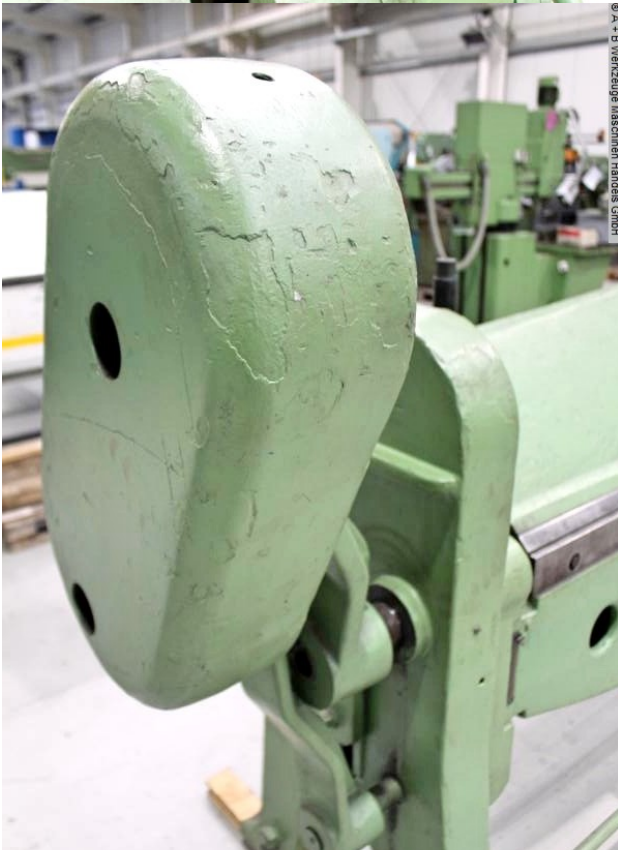

Rottweg 17 • D 48683 Ahaus
Tel. (0 25 61) 93 84-0
Fax (0 25 61) 93 84 36
Internet: www.ab-maschinen.de
E-Mail: info@ab-maschinen.de

Schweißtechnik
Lagereinrichtungen
Industriebedarf
Werkvertretungen
Gebrauchsmaschinen