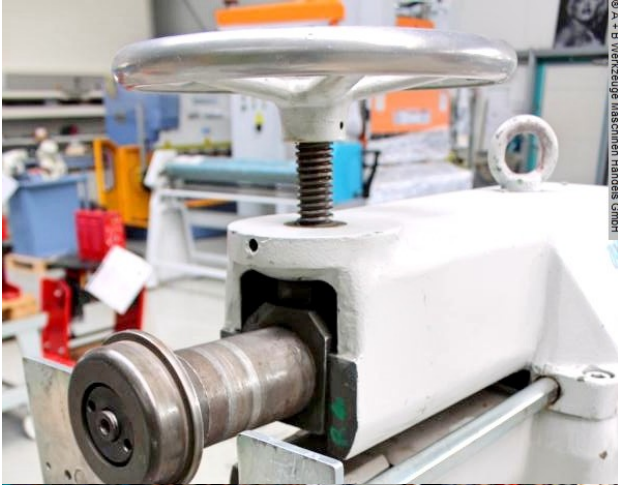

© A + B Werkzeuge Maschinen Handels GmbH

© A + B Werkzeuge Maschinen Handels GmbH