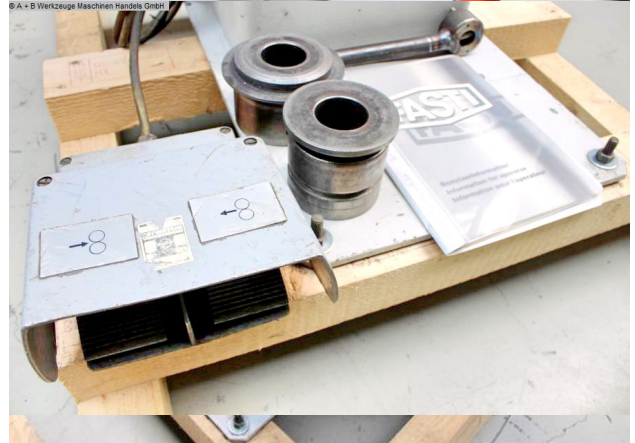

Rottweg 17 • D 48683 Ahaus
Tel. (0 25 61) 93 84-0
Fax (0 25 61) 93 84 36
Internet: www.ab-maschinen.de
E-Mail: info@ab-maschinen.de

Schweißtechnik
Lagereinrichtungen
Industriebedarf
Werkvertretungen
Gebrauchtmaschinen