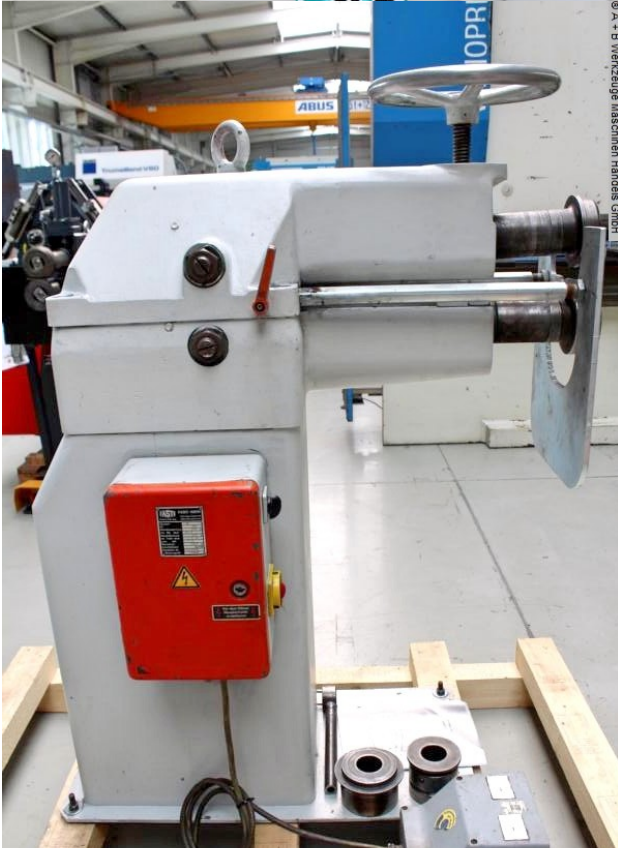

Rottweg 17 • D 48683 Ahaus
Tel. (0 25 61) 93 84-0
Fax (0 25 61) 93 84 36
Internet: www.ab-maschinen.de
E-Mail: info@ab-maschinen.de

Schweißtechnik
Lagereinrichtungen
Industriebedarf
Werkvertretungen
Gebrauchtmaschinen