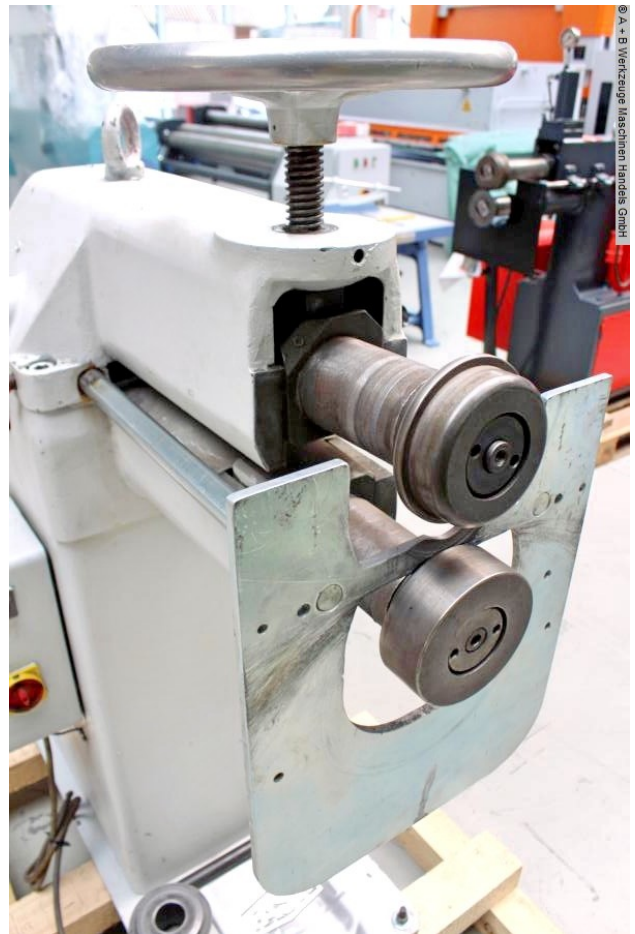

Machine attributes

plate thickness:	3.0 mm
throat:	max. 500 mm
work speed:	6.0 + 12.0 m/min
distance:	Walze 125 / 150 mm
roll diameter:	125 mm
voltage:	400 V
total power requirement:	1.3 / 1.8 kW
weight of the machine ca.:	1250 kg
range L-W-H:	1200 x 800 x 1200 mm

Machine images