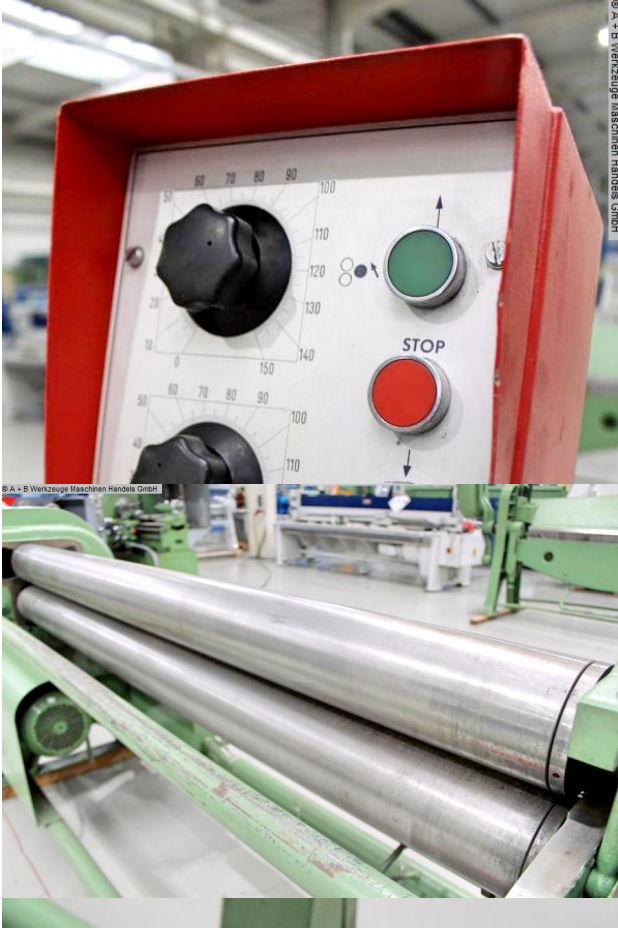

© A + B Werkzeuge Maschinen Handels GmbH

© A + B Werkzeuge Maschinen Handels GmbH