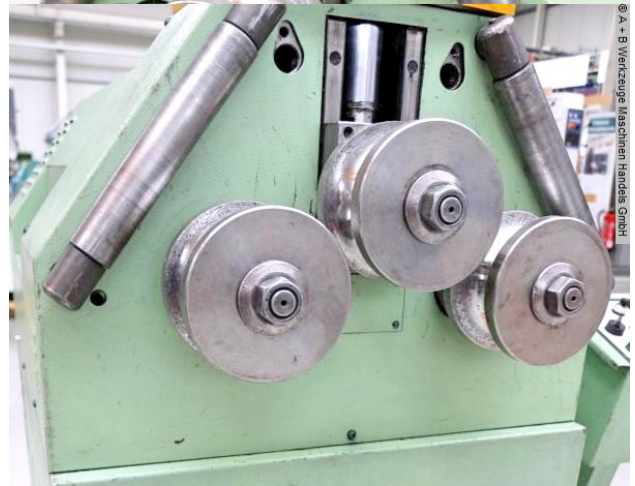

Rottweg 17 • D 48683 Ahaus
Tel. (0 25 61) 93 84-0
Fax (0 25 61) 93 84 36
Internet: www.ab-maschinen.de
E-Mail: info@ab-maschinen.de

Schweißtechnik
Lagereinrichtungen
Industriebedarf
Werkvertretungen
Gebrauchtmachines