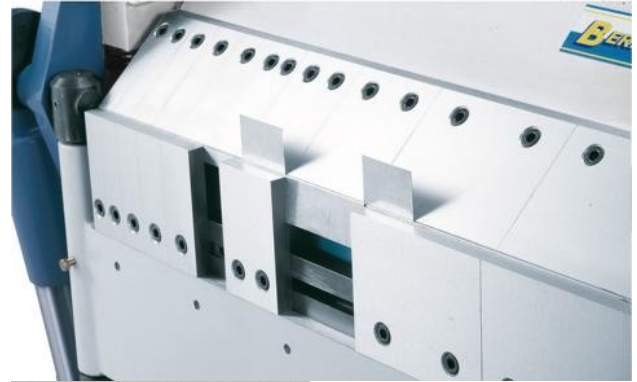

© A + B Werkzeuge Maschinen Handels GmbH