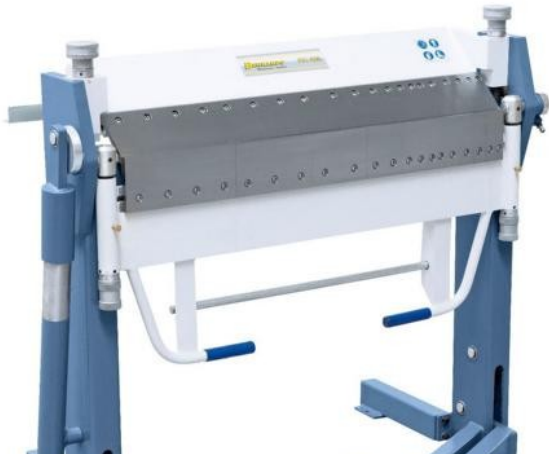

Machine attributes

sheet width:	1020 mm
plate thickness:	2,0 mm
daylight opening:	48 mm
bending angle max.:	0 - 135 °
work height max.:	900 mm
total power requirement:	von Hand kW
weight of the machine ca.:	285 kg
dimensions of the machine ca.:	1350 x 820 x 1140 mm

Machine images

© A + B Werkzeuge Maschinen Handels GmbH