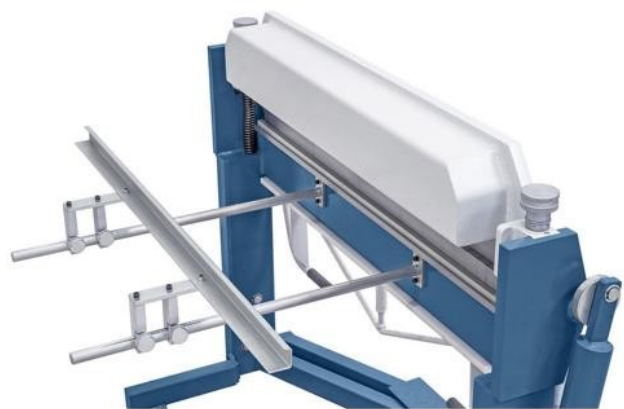

© A + B Werkzeuge Maschinen Handels GmbH