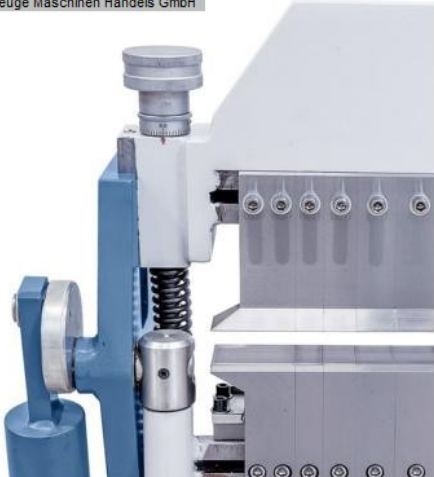

© A + B Werkzeuge Maschinen Handels GmbH