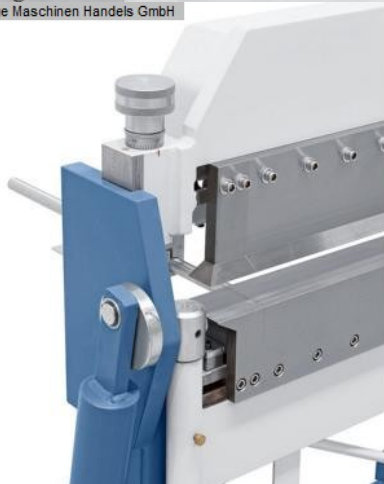

© A + B Werkzeuge Maschinen Handels GmbH