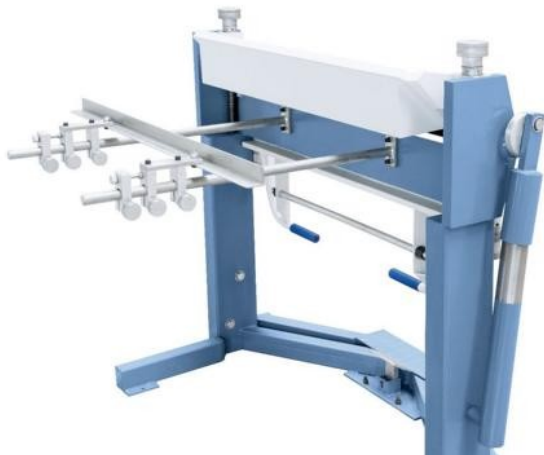

Machine attributes

sheet width:	1020 mm
plate thickness:	2,5 mm
daylight opening:	48 mm
bending angle max.:	0 - 135 °
total power requirement:	von Hand kW
weight of the machine ca.:	285 kg
dimensions of the machine ca.:	1,35 x 0,82 x 1,14 m

Machine images

© A + B Werkzeuge Maschinen Handels GmbH

© A + B Werkzeuge Maschinen Handels GmbH

© A + B Werkzeuge Maschinen Handels GmbH