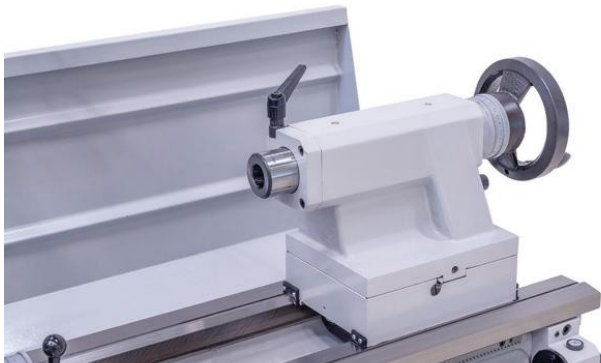

Rottweg 17 • D 48683 Ahaus
Tel. (0 25 61) 93 84-0
Fax (0 25 61) 93 84 36
Internet: www.ab-maschinen.de
E-Mail: info@ab-maschinen.de

Schweißtechnik
Lagereinrichtungen
Industriebedarf
Werkvertretungen
Gebrauchtmaschinen

© A + B Werkzeuge Maschinen Handels GmbH