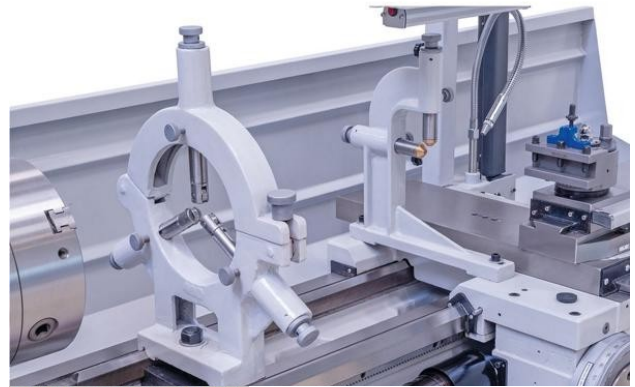

© A + B Werkzeuge Maschinen Handels GmbH