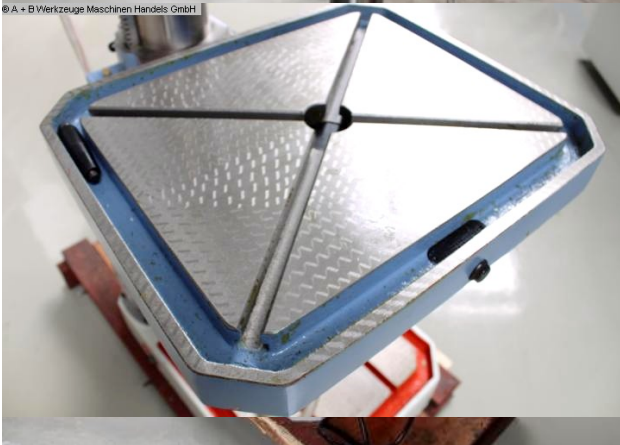

Rottweg 17 • D 48683 Ahaus
Tel. (0 25 61) 93 84-0
Fax (0 25 61) 93 84 36
Internet: www.ab-maschinen.de
E-Mail: info@ab-maschinen.de

Schweißtechnik
Lagereinrichtungen
Industriebedarf
Werkvertretungen
Gebrauchtmaschinen