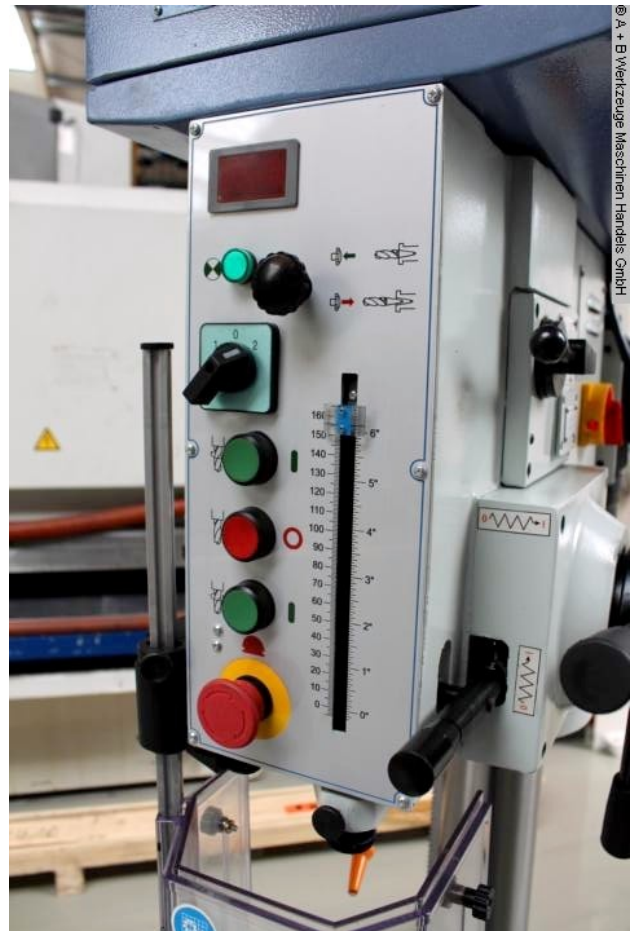

Machine attributes

bore capacity in steel (diameter):	40,0 mm
throat:	320 mm
bore stroke:	160 mm
morse taper:	4 MK
table::	505 x 425 mm
swivelling +/-:	50 Grad
T-slots:	14,0 mm
turning speeds:	90 - 1455 U/min
quill feed:	0,1/0,2/0,3 mm/U
column diameter:	120 mm
total power requirement:	1,0 / 1,5 kW
weight of the machine ca.:	380 kg.
range L-W-H:	500 x 930 x 1870 mm

Machine images