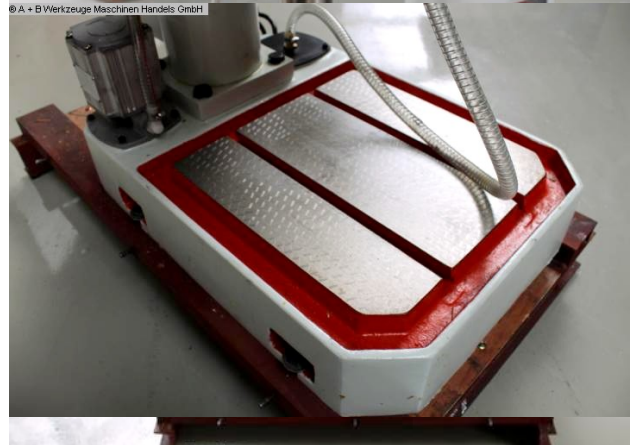

Rottweg 17 • D 48683 Ahaus
Tel. (0 25 61) 93 84-0
Fax (0 25 61) 93 84 36
Internet: www.ab-maschinen.de
E-Mail: info@ab-maschinen.de

Schweißtechnik
Lagereinrichtungen
Industriebedarf
Werkvertretungen
Gebrauchtmaschinen