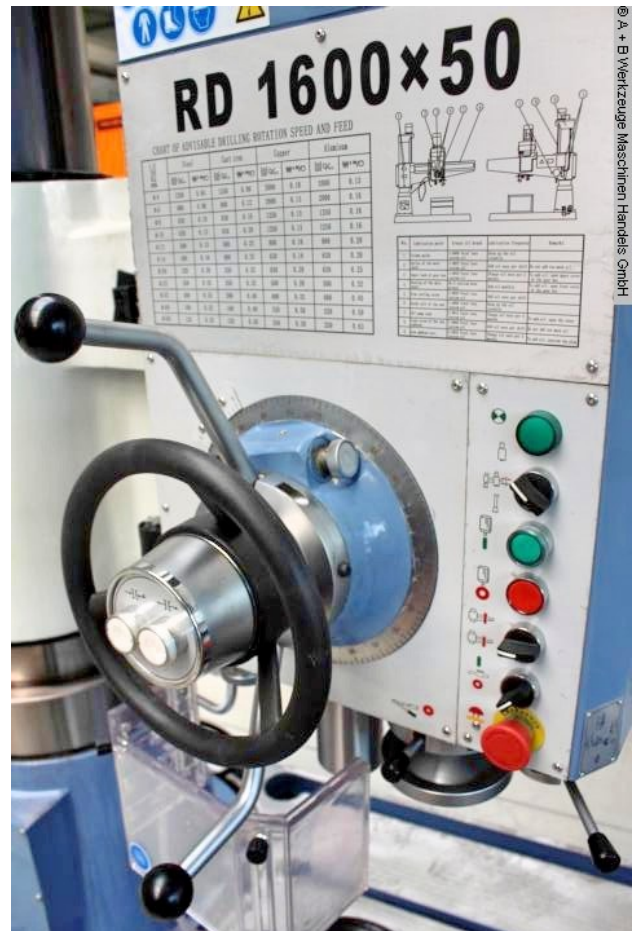

© A. B. Werkzeuge Maschinen Handel GmbH