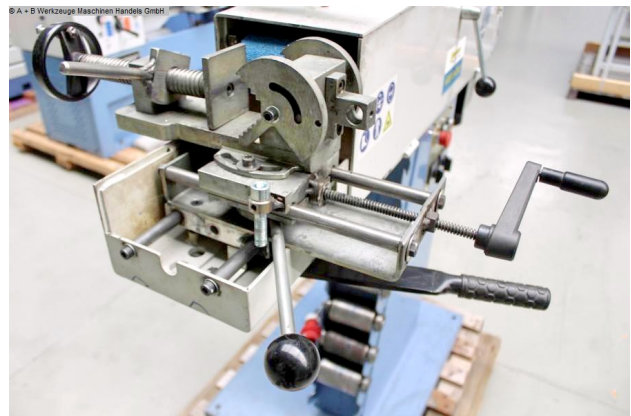

Machine attributes

width of the strips:	100 mm
band length:	2000 mm
band speed:	15.0 + 30.0 m/sec
tube diameter:	20 - 76 mm
angle adjustable from - to:	30 - 90 Grad
Dust suction hood:	2 x 75 mm
motor speeds::	1420 / 2660 Upm.
face grinding attachment:	400 x 100 mm
total power requirement:	2.2 / 2.8 kW
weight of the machine ca.:	167 kg.
range L-W-H:	750 x 1400 x 1200 mm

Machine images