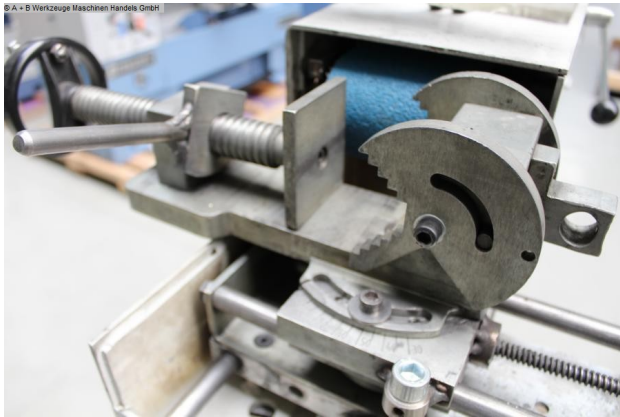

Rottweg 17 • D 48683 Ahaus
Tel. (0 25 61) 93 84-0
Fax (0 25 61) 93 84 36
Internet: www.ab-maschinen.de
E-Mail: info@ab-maschinen.de

Schweißtechnik
Lagereinrichtungen
Industriebedarf
Werkvertretungen
Gebrauchtmaschinen