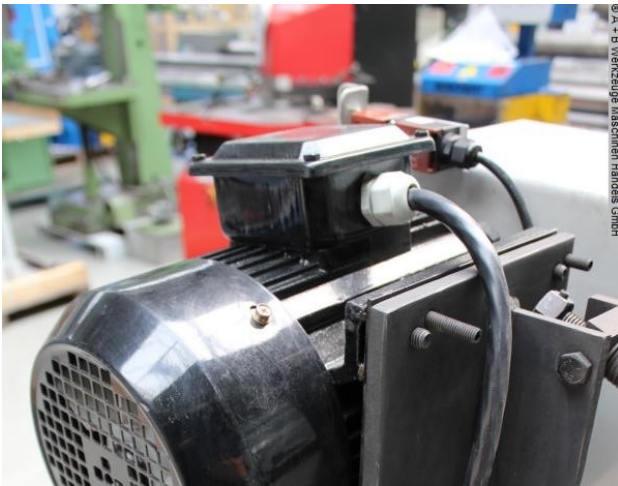

Rottweg 17 • D 48683 Ahaus
Tel. (0 25 61) 93 84-0
Fax (0 25 61) 93 84 36
Internet: www.ab-maschinen.de
E-Mail: info@ab-maschinen.de

Schweißtechnik
Lagereinrichtungen
Industriebedarf
Werkvertretungen
Gebrauchtmachines