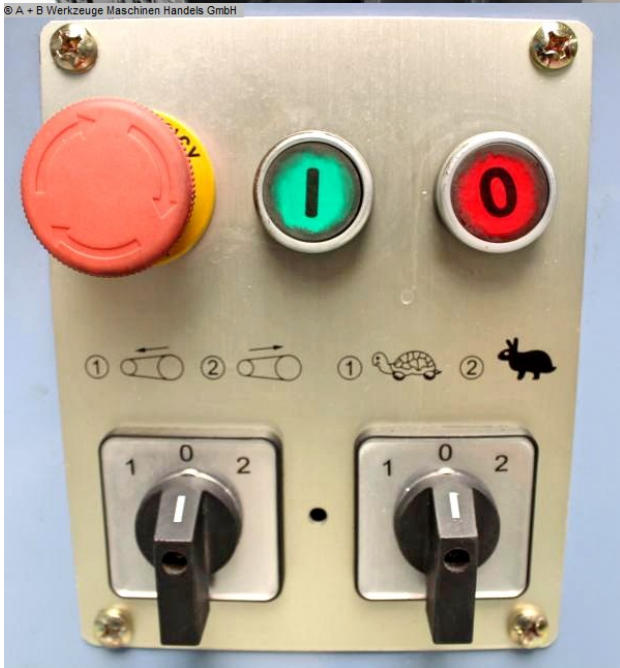

Rottweg 17 • D 48683 Ahaus
Tel. (0 25 61) 93 84-0
Fax (0 25 61) 93 84 36
Internet: www.ab-maschinen.de
E-Mail: info@ab-maschinen.de

Schweißtechnik
Lagereinrichtungen
Industriebedarf
Werkvertretungen
Gebrauchtmaschinen