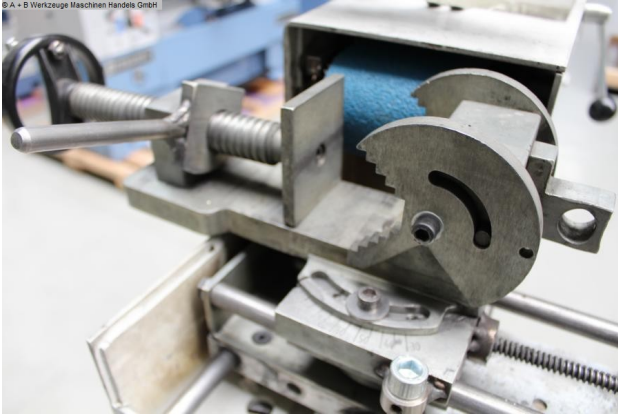

Rottweg 17 • D 48683 Ahaus
Tel. (0 25 61) 93 84-0
Fax (0 25 61) 93 84 36
Internet: www.ab-maschinen.de
E-Mail: info@ab-maschinen.de

Schweißtechnik
Lagereinrichtungen
Industriebedarf
Werkvertretungen
Gebrauchtmachines