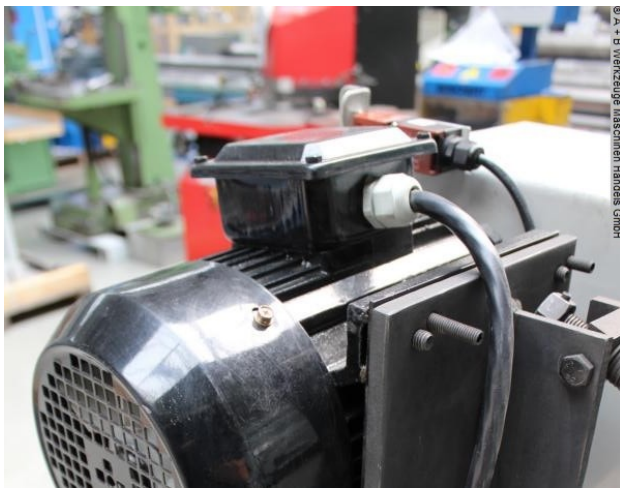

Rottweg 17 • D 48683 Ahaus
Tel. (0 25 61) 93 84-0
Fax (0 25 61) 93 84 36
Internet: www.ab-maschinen.de
E-Mail: info@ab-maschinen.de

Schweißtechnik
Lagereinrichtungen
Industriebedarf
Werkvertretungen
Gebrauchtmaschinen