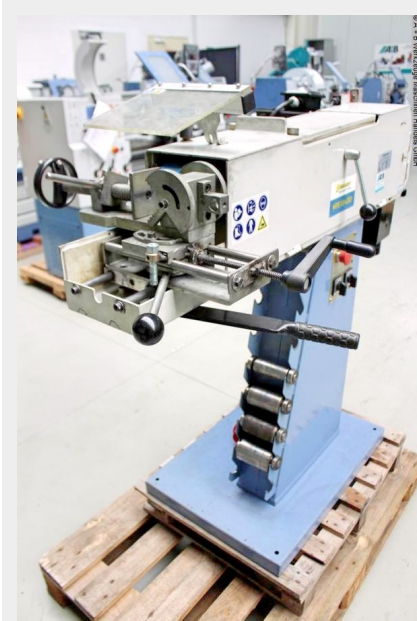

BERNARDO KRPS 100 x 2000 DUO (1008-9239002)

Control type
konventionell

Construction year
2018

Machine no.
1008-9239002

Make
BERNARDO

Location
Ahaus

** New price including accessories approx. 2.000 euros

** Special price on request

** Grinding rolls included in delivery

The KRPS DUO is a multifunctional grinding machine for pipe and profile end grinding on the front, for grinding edges, surfaces and for circular grinding on the back as well as for surface grinding on the top of the machine.

Equipment:

- Consistent belt tension thanks to spring-loaded clamping device
- Standard with circular grinding device
- for grinding diameters of diam. 20 - 76 mm
- Quick and easy setting of the desired grinding angle
- Graphite coating on the surface grinding surface increases the sliding properties of the grinding belt
- Large-dimensioned surface grinding surface with protective cover
- Slow belt speed (15 m/sec.)

* Special accessories included

- 5x grinding rollers

Machine attributes

width of the strips:	100 mm
band length:	2000 mm
band speed:	15.0 + 30.0 m/sec
tube diameter:	20 - 76 mm
angle adjustable from - to:	30 - 90 Grad
Dust suction hood:	2 x 75 mm
motor speeds::	1420 / 2660 Upm.
face grinding attachment:	400 x 100 mm
total power requirement:	2.2 / 2.8 kW
weight of the machine ca.:	167 kg.
range L-W-H:	750 x 1400 x 1200 mm