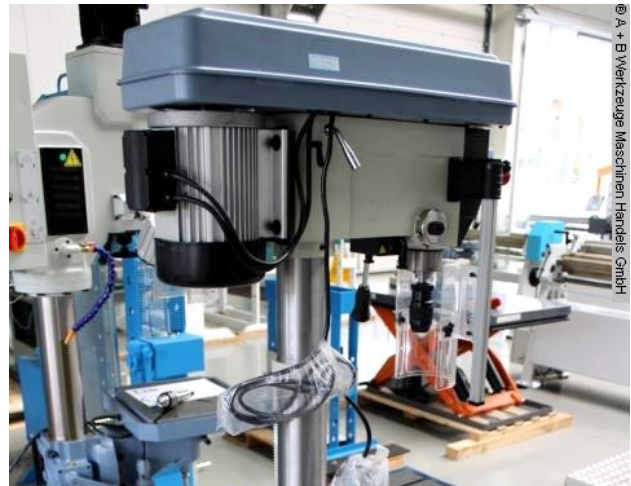

© A + B Werkzeuge Maschinen Handels GmbH

© A + B Werkzeuge Maschinen Handels GmbH