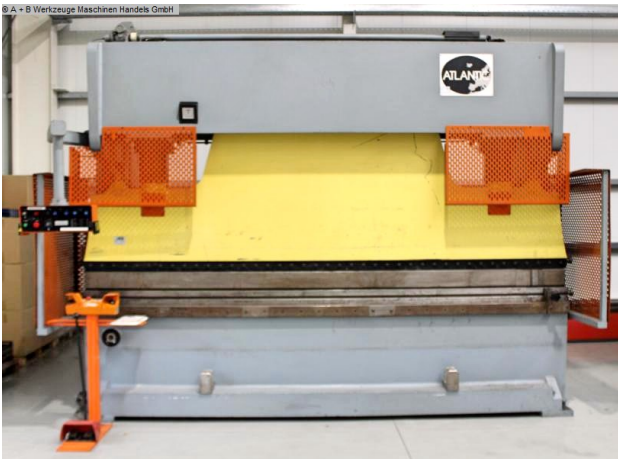

Machine attributes

pressure:	300 t
chamfer length:	4100 mm
distance between columns:	3710 mm
stroke - stepless adjustable:	250 mm
column arm:	330 mm
daylight:	500 mm
table height:	940 mm
table width:	250 mm
working feed:	7.0 mm/sec
return speed:	90.0 mm/sec
Control:	konv.
operating pressure:	max. 305 bar
voltage:	380 V
total power requirement:	22.5 kW
weight:	25200 kg
range L-W-H:	4320 x 2100 x 3500 mm

Machine images