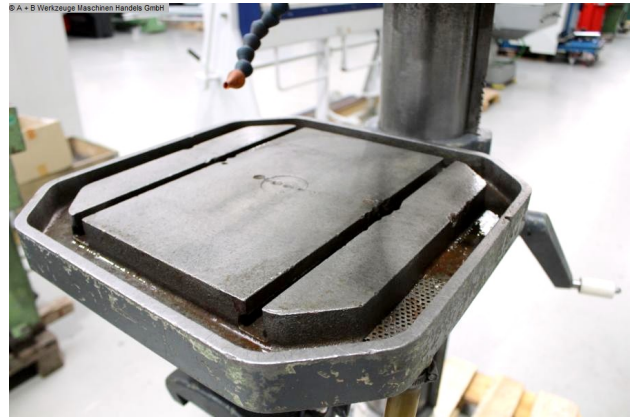

Rottweg 17 • D 48683 Ahaus
Tel. (0 25 61) 93 84-0
Fax (0 25 61) 93 84 36
Internet: www.ab-maschinen.de
E-Mail: info@ab-maschinen.de

Schweißtechnik
Lagereinrichtungen
Industriebedarf
Werkvertretungen
Gebrauchtmachines