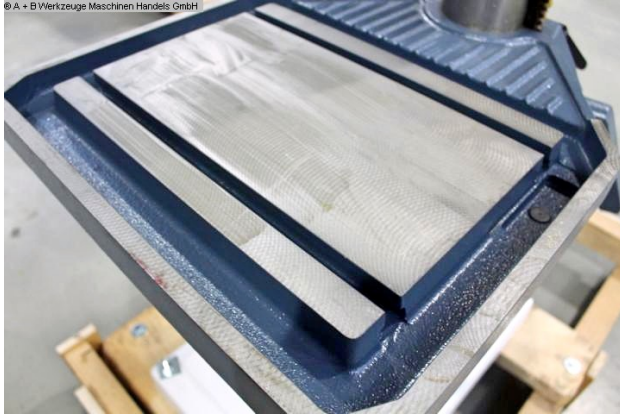

© A + B Werkzeuge Maschinen Handels GmbH

© A + B Werkzeuge Maschinen Handels GmbH

© A + B Werkzeuge Maschinen Handels GmbH

© A + B Werkzeuge Maschinen Handels GmbH

© A + B Werkzeuge Maschinen Handels GmbH

© A + B Werkzeuge Maschinen Handels GmbH