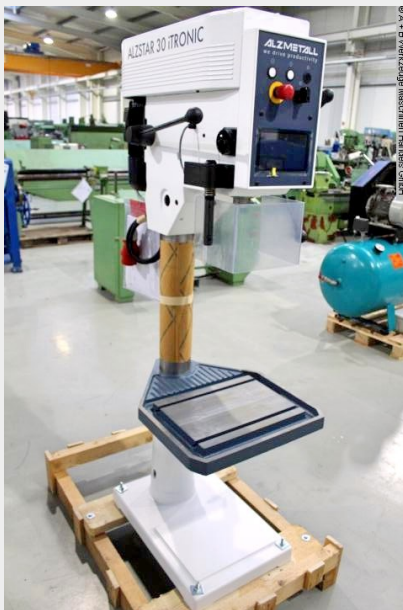

ALZMETALL ALZSTAR 30 iTRONIC (1008-8100652)

Control type
konventionell

Machine no.
1008-8100652

Make
ALZMETALL

Location
Ahaus

** NEW ALZMETALL MODEL RANGE **

7" TFT - LCD display with touch function:

- * Spindle speed setpoint
- * Actual speed display
- * Integrated drilling depth display
- * with touch zero point transfer
- * Virtual drilling depth scale in the display
- * Machine status displays and warnings in the display
- * Service information
- * Selectable user language: DE / EN / FR / ES / IT / NL / RU.

Furnishing:

- Infinitely variable speed setting by means of an adjusting lever
- Spindle protection with electrical fuse
- Three separate buttons for clockwise rotation - counterclockwise rotation - stop

Machine attributes

bore capacity in steel (diameter):	30.0 mm
throat:	293 mm
bore stroke:	140 mm
morse taper:	3 MK
table::	515 x 360 mm
turning speeds:	225 - 4300 U/min
column diameter:	115 mm
distance spindle /table:	132 / 724 mm
engine output:	1.0 / 1.6 kW
weight:	260 kg
Machine height:	1790 mm