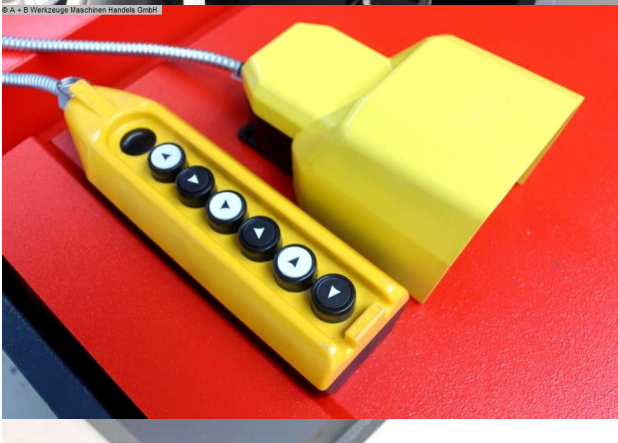

Rottweg 17 • D 48683 Ahaus
Tel. (0 25 61) 93 84-0
Fax (0 25 61) 93 84 36
Internet: www.ab-maschinen.de
E-Mail: info@ab-maschinen.de

Schweißtechnik
Lagereinrichtungen
Industriebedarf
Werkvertretungen
Gebrauchsmaschinen