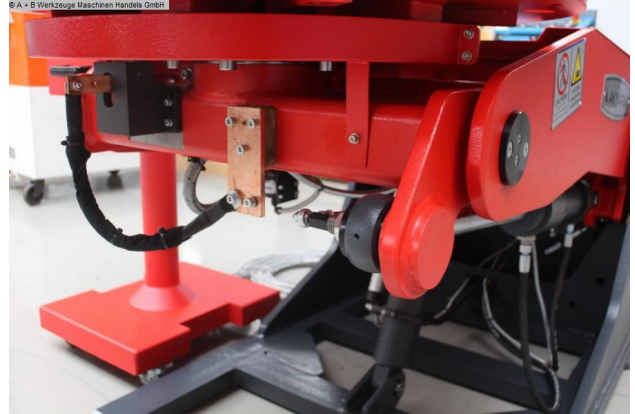

Rottweg 17 • D 48683 Ahaus
Tel. (0 25 61) 93 84-0
Fax (0 25 61) 93 84 36
Internet: www.ab-maschinen.de
E-Mail: info@ab-maschinen.de

Schweißtechnik
Lagereinrichtungen
Industriebedarf
Werkvertretungen
Gebrauchsmaschinen