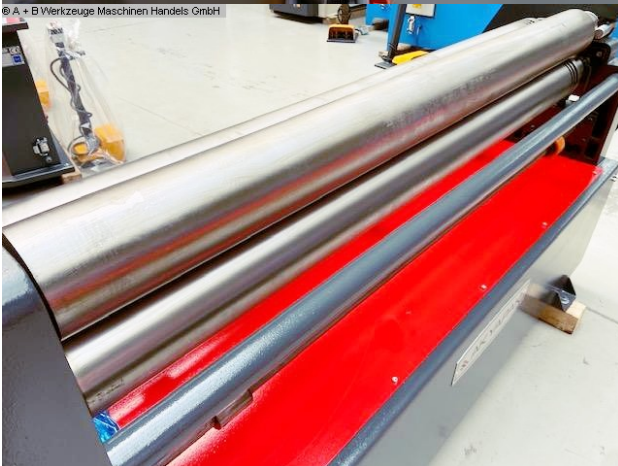

© A + B Werkzeuge Maschinen Handels GmbH