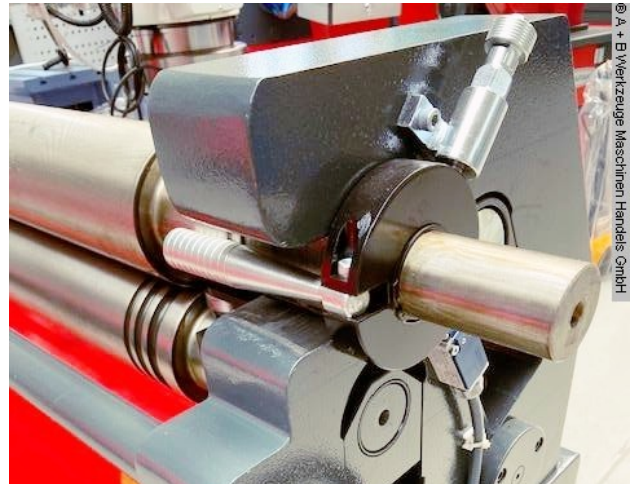

© A + B Werkzeuge Maschinen Handels GmbH

© A + B Werkzeuge Maschinen Handels GmbH

© A + B Werkzeuge Maschinen Handels GmbH