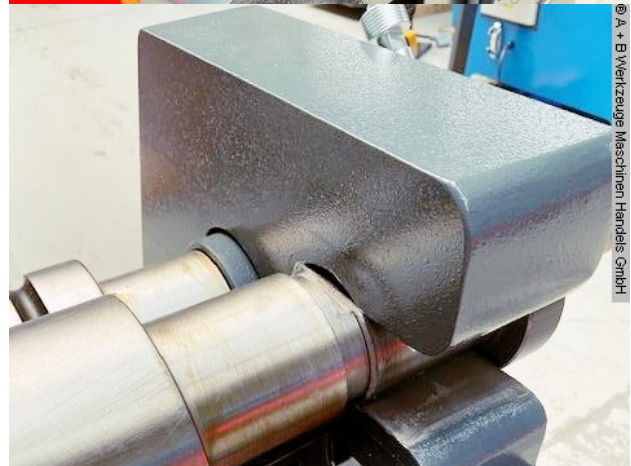

© A + B Werkzeuge Maschinen Handels GmbH