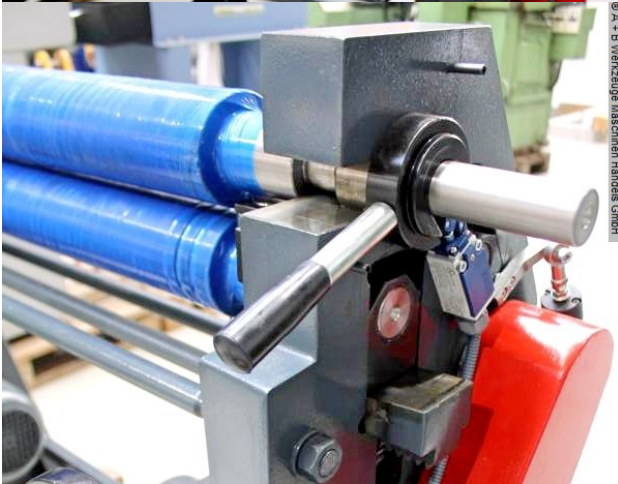

© A + B Werkzeuge Maschinen Handels GmbH