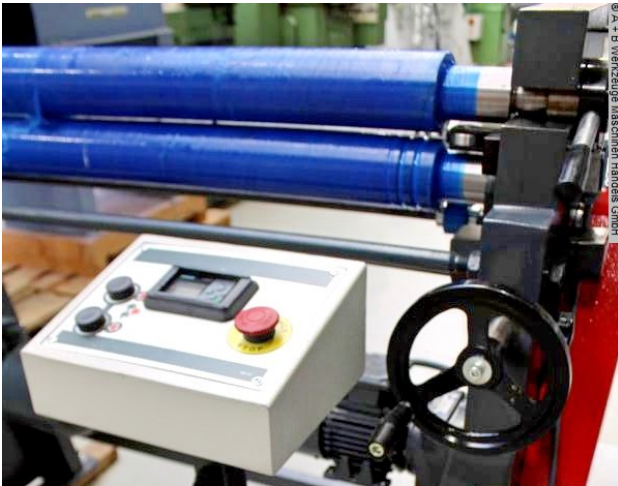

© A + B Werkzeuge Maschinen Handels GmbH