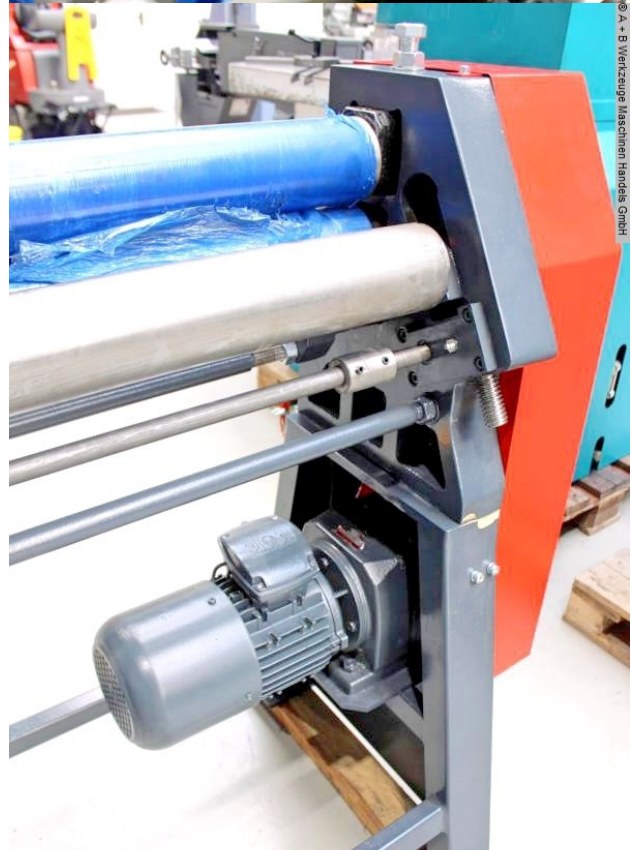

© A + B Werkzeuge Maschinen Handels GmbH