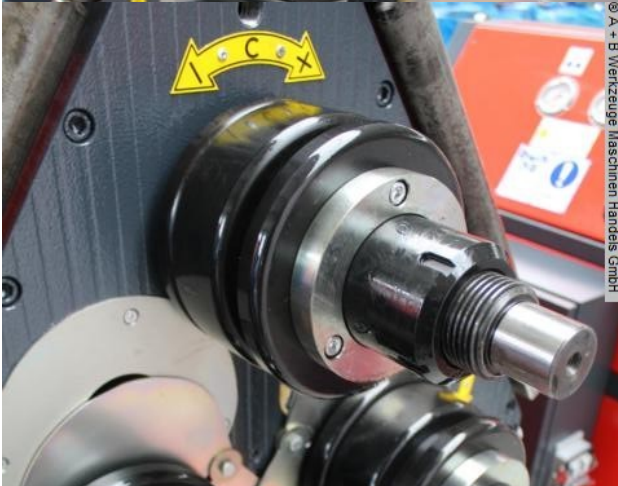

Rottweg 17 • D 48683 Ahaus
Tel. (0 25 61) 93 84-0
Fax (0 25 61) 93 84 36
Internet: www.ab-maschinen.de
E-Mail: info@ab-maschinen.de

Schweißtechnik
Lagereinrichtungen
Industriebedarf
Werkvertretungen
Gebrauchtmaschinen