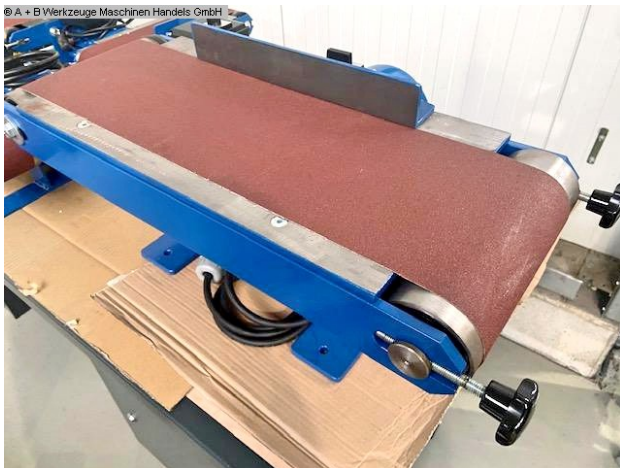

Machine attributes

width of the strips:	200 mm
band length:	1490 mm
band speed:	8,0 m/sec
motor:	400 Volt
loading area:	500 x 280 mm
Dimensions (HxWxD):	750 x 600 x 340 mm
total power requirement:	1,5 kW

Machine images