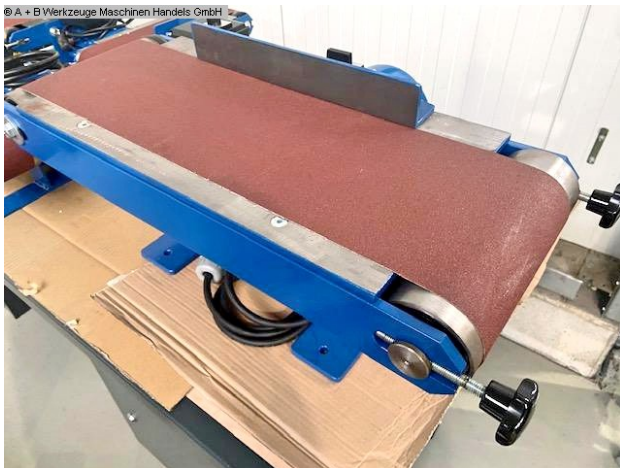

Machine attributes

width of the strips:	200 mm
band length:	1490 mm
band speed:	8.0 m/sec
motor:	400 Volt
loading area:	500 x 280 mm
total power requirement:	1.5 kW
Dimensions (HxWxD):	750 x 600 x 340 mm

Machine images