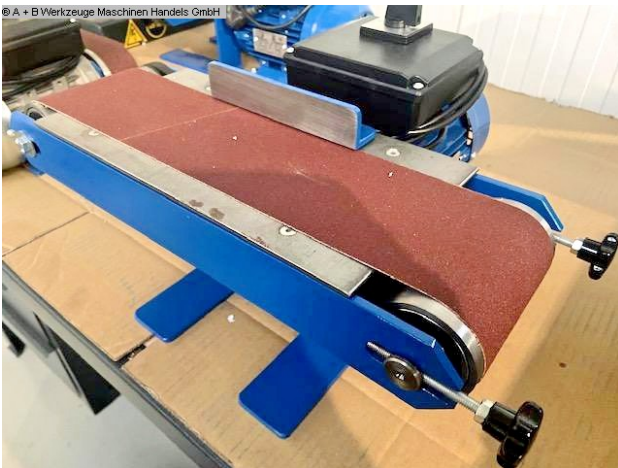

A+B Mod. ACO-1, 220 Volt (1008-8231111)

Control type
konventionell

Machine no.
1008-8231111

Make
A+B

Location
Ahaus

** MADE IN GERMANY **

Furnishing :

- robust electric motor belt sander
- strong drive motor
- including sanding belt
- including workpiece stop
- manually adjustable deflection pulley
- Machine base
- Connection cable + plug
- Instruction manual in German

Machine attributes

width of the strips:	100 mm
band length:	920 mm
band speed:	7 m/sec
loading area:	300 x 150 mm
motor:	0,44 KW
motor:	220 Volt
range L-W-H:	470 x 370 x 210 mm

Machine images

Rottweg 17 • D 48683 Ahaus
Tel. (0 25 61) 93 84-0
Fax (0 25 61) 93 84 36
Internet: www.ab-maschinen.de
E-Mail: info@ab-maschinen.de