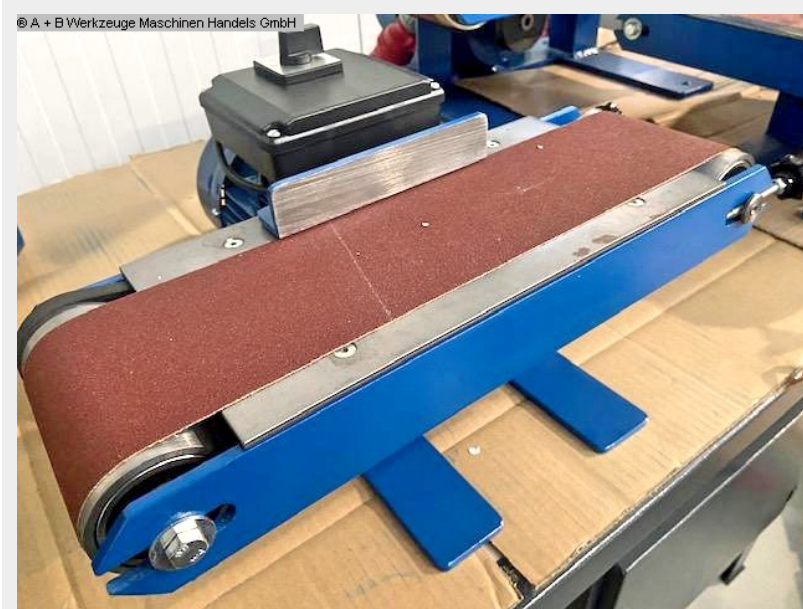

A+B Mod. ACO-1, 220 Volt (1008-8231111)

Control type
konventionell

Machine no.
1008-8231111

Make
A+B

Location
Ahaus

** MADE IN GERMANY **

Furnishing :

- robust electric motor belt sander
- strong drive motor
- including sanding belt
- including workpiece stop
- manually adjustable deflection pulley
- Machine base
- Connection cable + plug
- Instruction manual in German

Machine attributes

width of the strips:	100 mm
band length:	920 mm
band speed:	7 m/sec
loading area:	300 x 150 mm
motor:	0,44 KW
motor:	220 Volt
range L-W-H:	470 x 370 x 210 mm

Machine images

Rottweg 17 • D 48683 Ahaus
Tel. (0 25 61) 93 84-0
Fax (0 25 61) 93 84 36
Internet: www.ab-maschinen.de
E-Mail: info@ab-maschinen.de